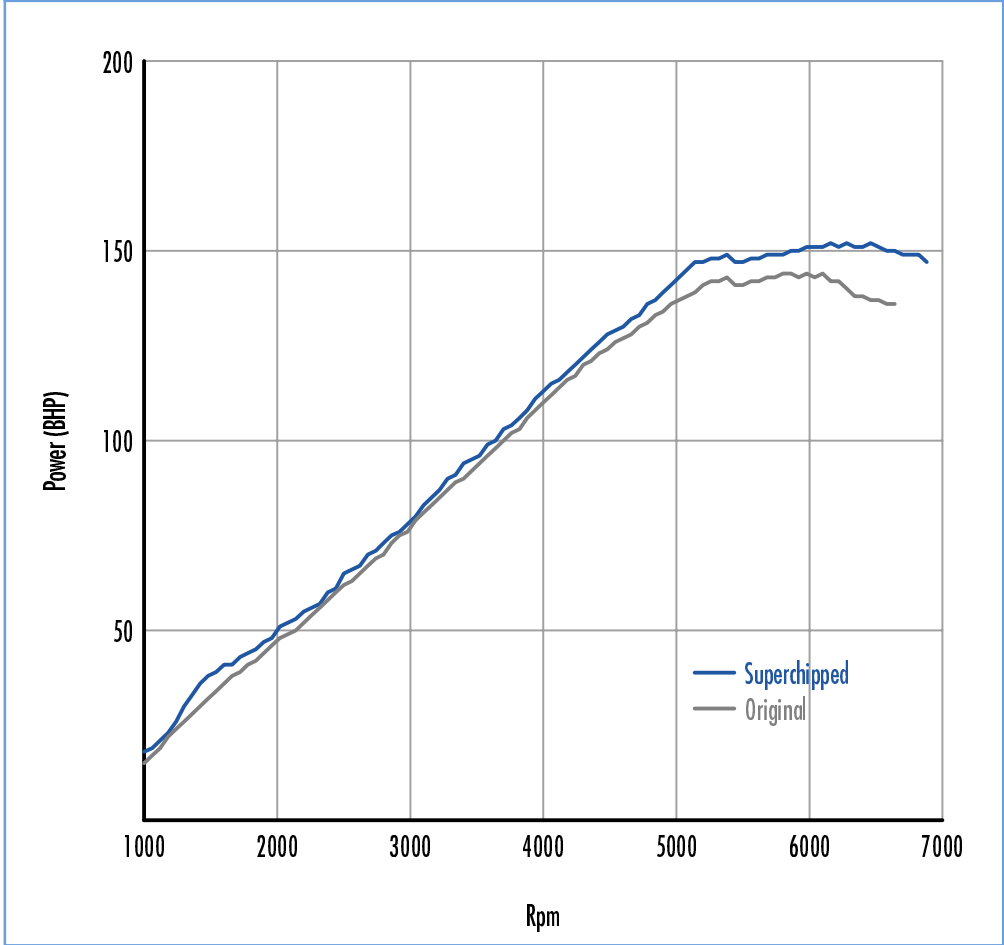

Power **15 BHP increase @ 6420 Rpm**

Superchipped Max 152 BHP @ 6420 Rpm
Original Max 144 BHP @ 6060 Rpm

Torque **23 Nm increase @ 1500 Rpm**

Superchipped Max 204 Nm @ 4380 Rpm
Original Max 199 Nm @ 4140 Rpm