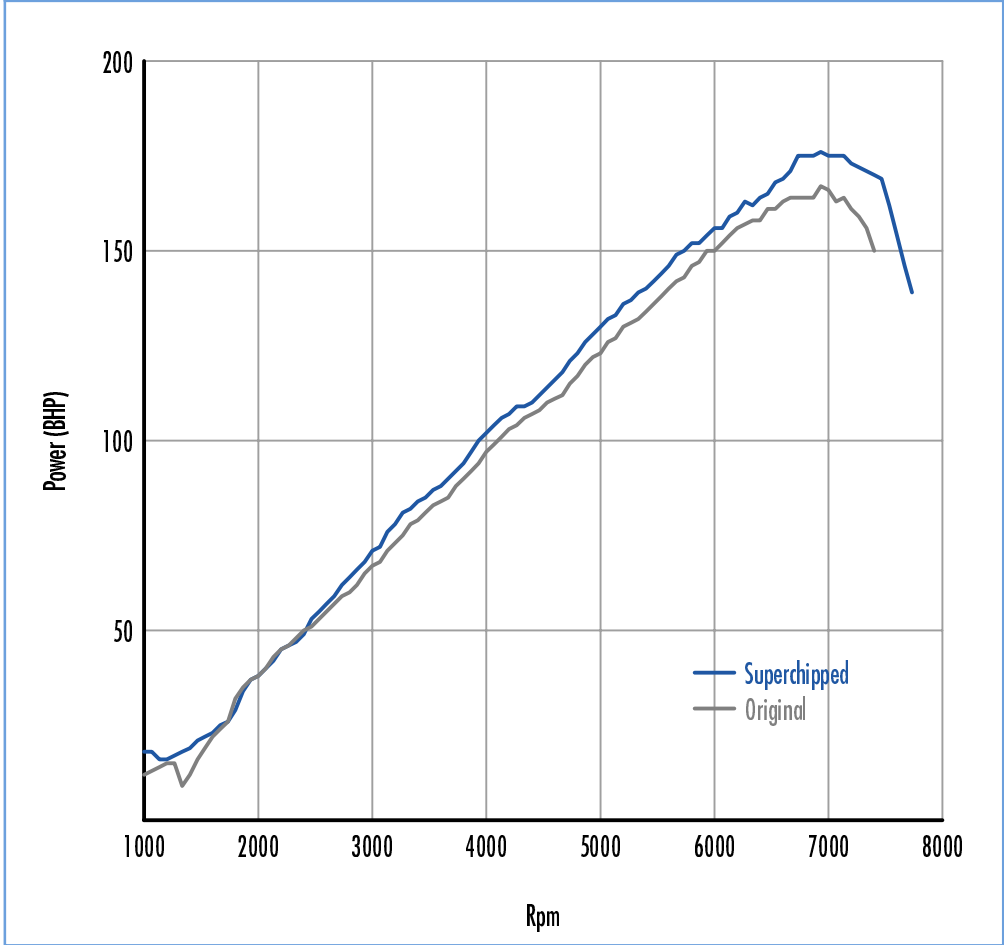

Power **20 BHP increase @ 7333 Rpm**

Superchipped Max 176 BHP @ 6866 Rpm
Original Max 167 BHP @ 6866 Rpm

Torque **14 Nm increase @ 7266 Rpm**

Superchipped Max 188 Nm @ 5133 Rpm
Original Max 181 Nm @ 5866 Rpm