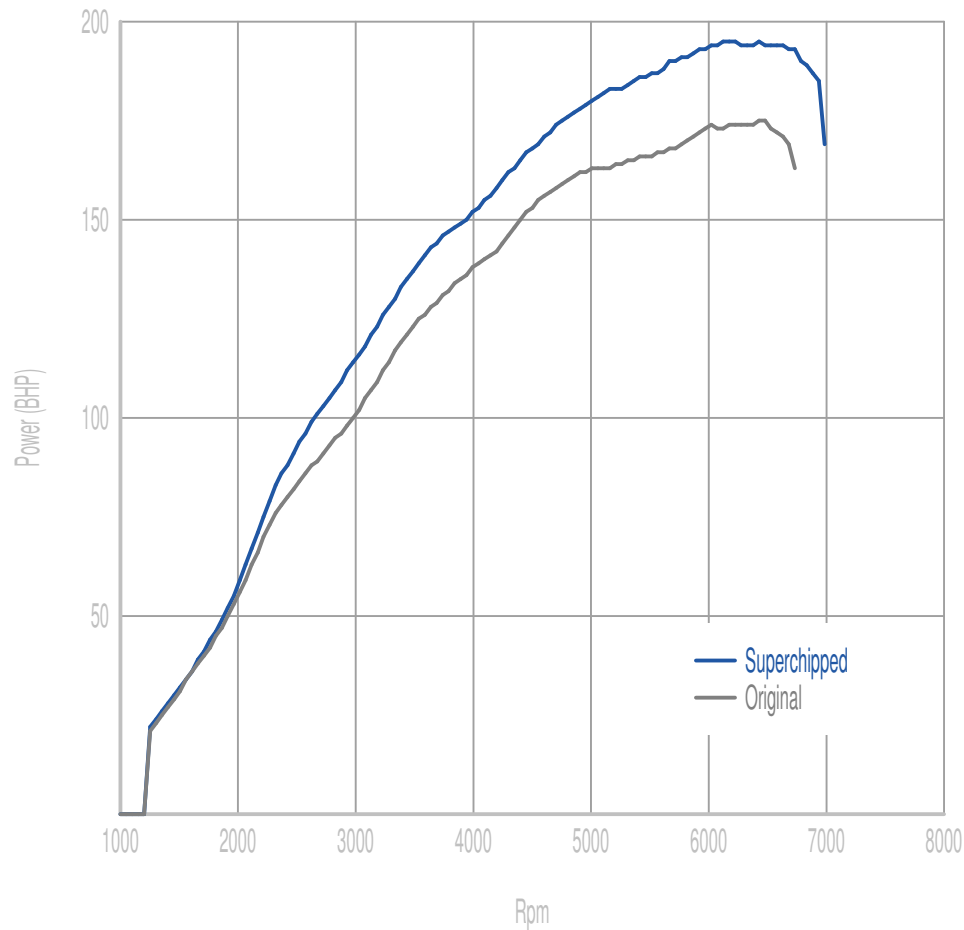

Power

22 BHP increase @ 5559 Rpm

Superchipped Max 195 BHP @ 6411 Rpm

Original Max 175 BHP @ 6360 Rpm

Torque

29 Nm increase @ 2854 Rpm

Superchipped Max 282 Nm @ 3358 Rpm

Original Max 256 Nm @ 3305 Rpm