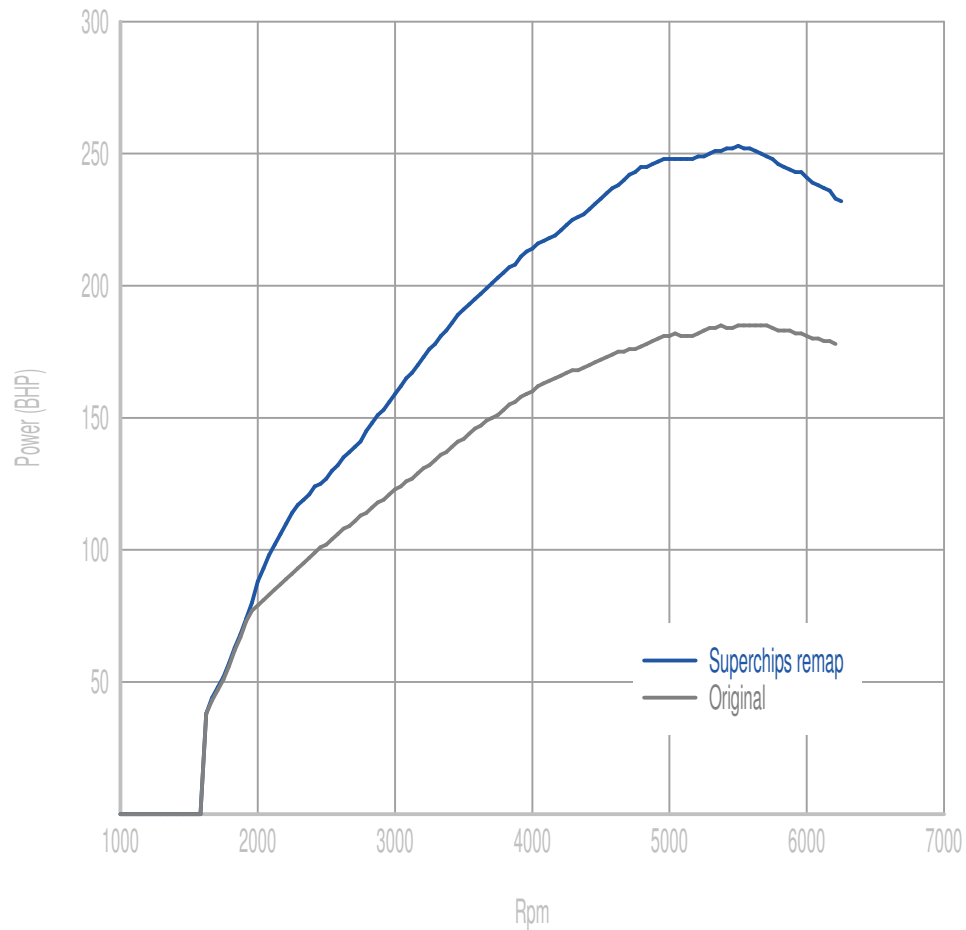

## Power

**68 BHP increase @ 4755 Rpm**

Superchips remap Max 253 BHP @ 5464 Rpm

Original Max 185 BHP @ 5671 Rpm

## Torque

**101 Nm increase @ 4672 Rpm**

Superchips remap Max 393 Nm @ 3420 Rpm

Original Max 296 Nm @ 2418 Rpm