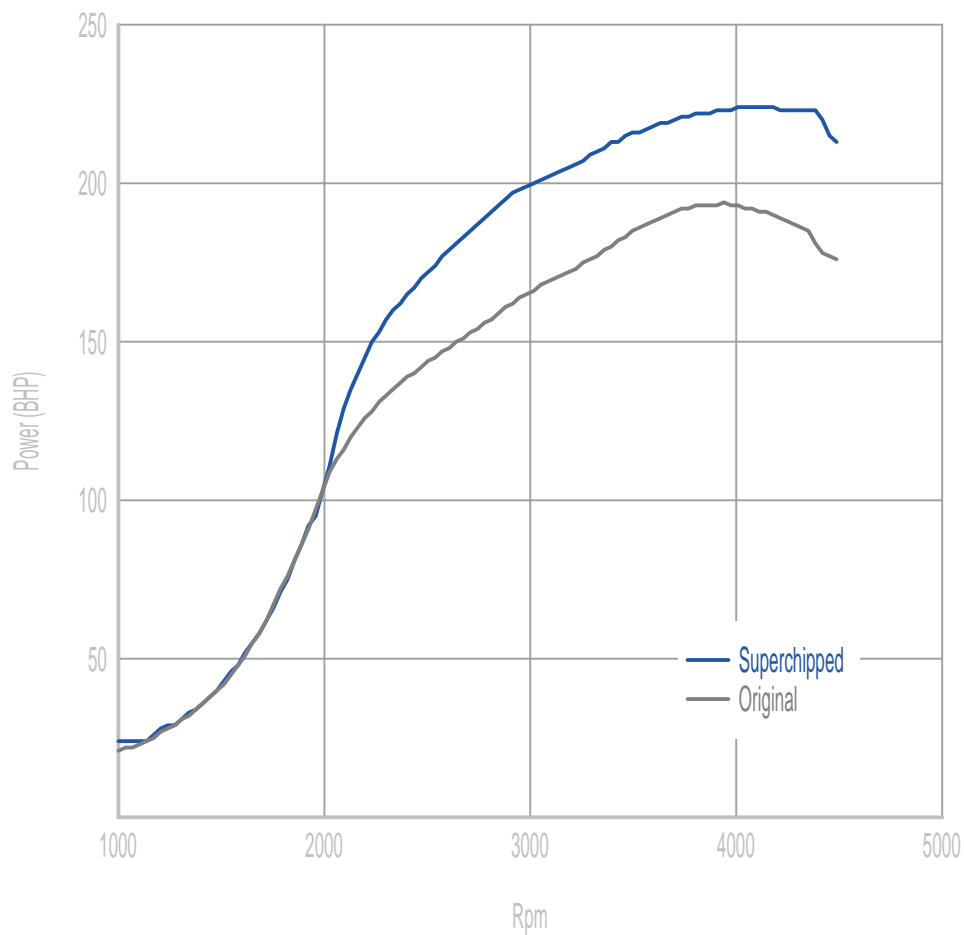

Power

35 BHP increase @ 2897 Rpm

Superchipped Max 224 BHP @ 4160 Rpm

Original Max 194 BHP @ 3919 Rpm

Torque

86 Nm increase @ 2726 Rpm

Superchipped Max 492 Nm @ 2387 Rpm

Original Max 413 Nm @ 2249 Rpm