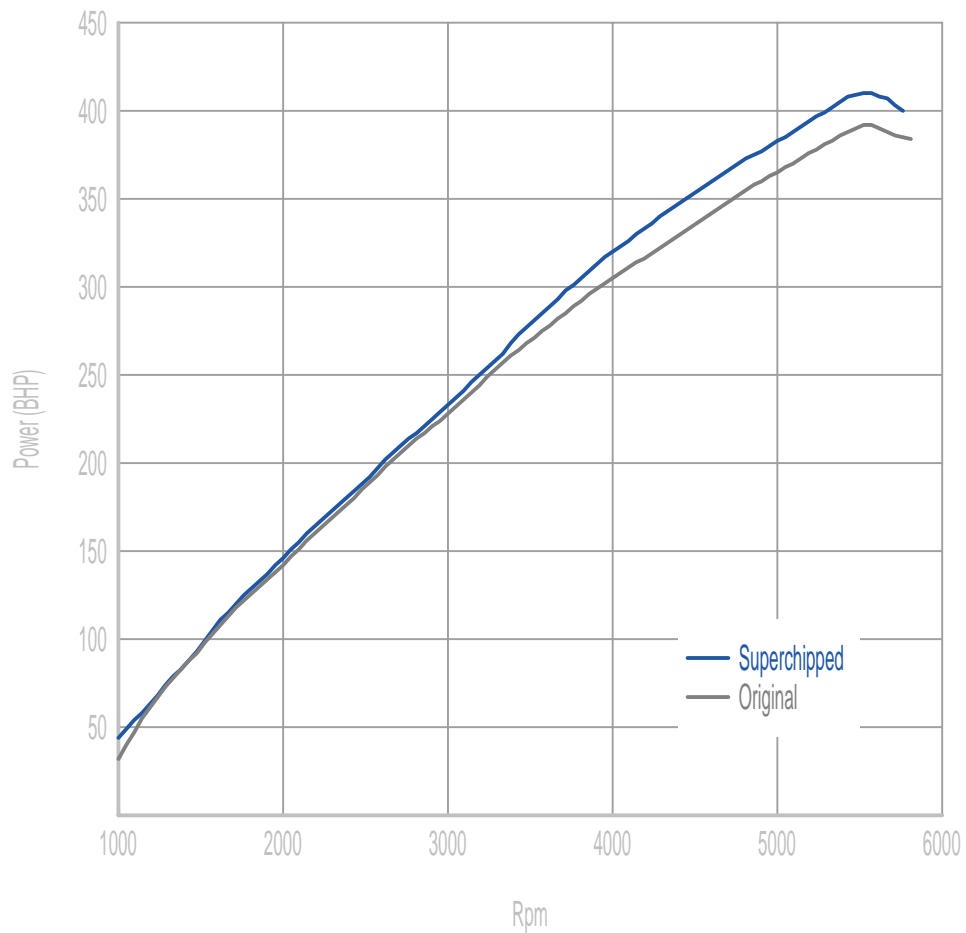

Power

20 BHP increase @ 5350 Rpm

Superchipped Max 410 BHP @ 5548 Rpm

Original Max 392 BHP @ 5492 Rpm

Torque

24 Nm increase @ 4119 Rpm

Superchipped Max 574 Nm @ 3683 Rpm

Original Max 560 Nm @ 3267 Rpm