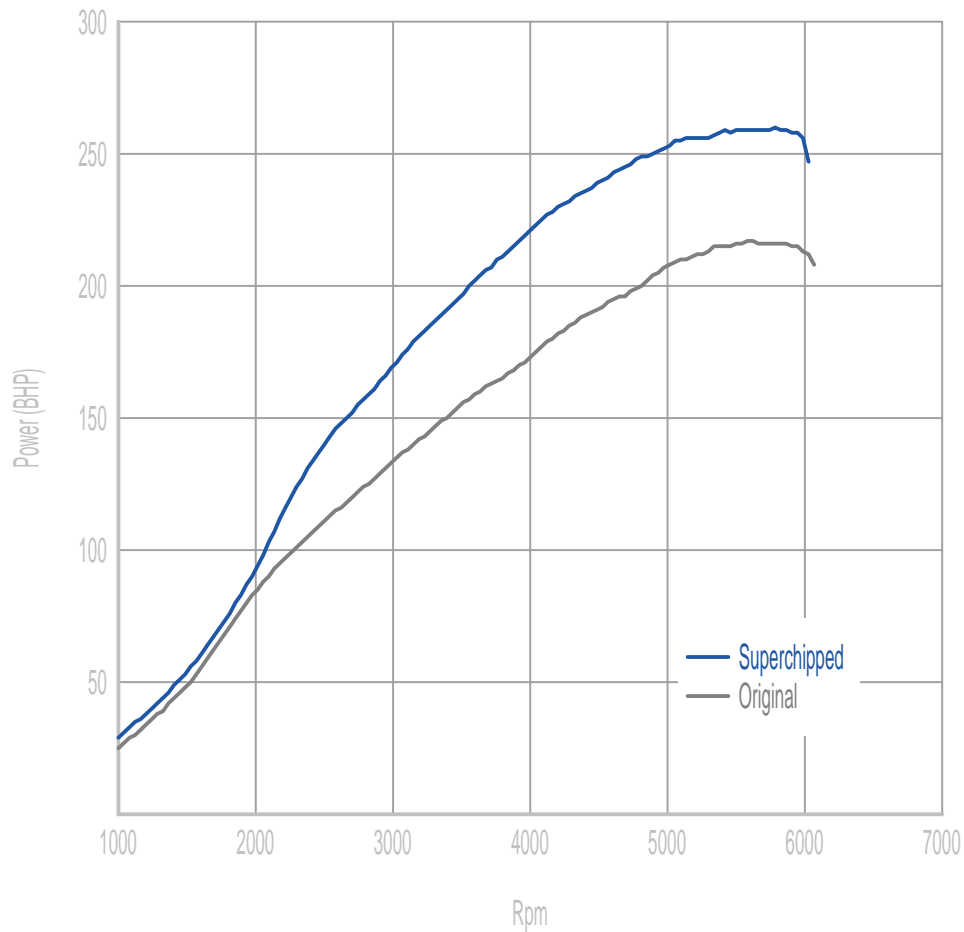

**Power**

**49 BHP increase @ 4686 Rpm**

Superchipped Max 260 BHP @ 5760 Rpm

Original Max 217 BHP @ 5623 Rpm

**Torque**

**89 Nm increase @ 2608 Rpm**

Superchipped Max 406 Nm @ 2555 Rpm

Original Max 318 Nm @ 2567 Rpm