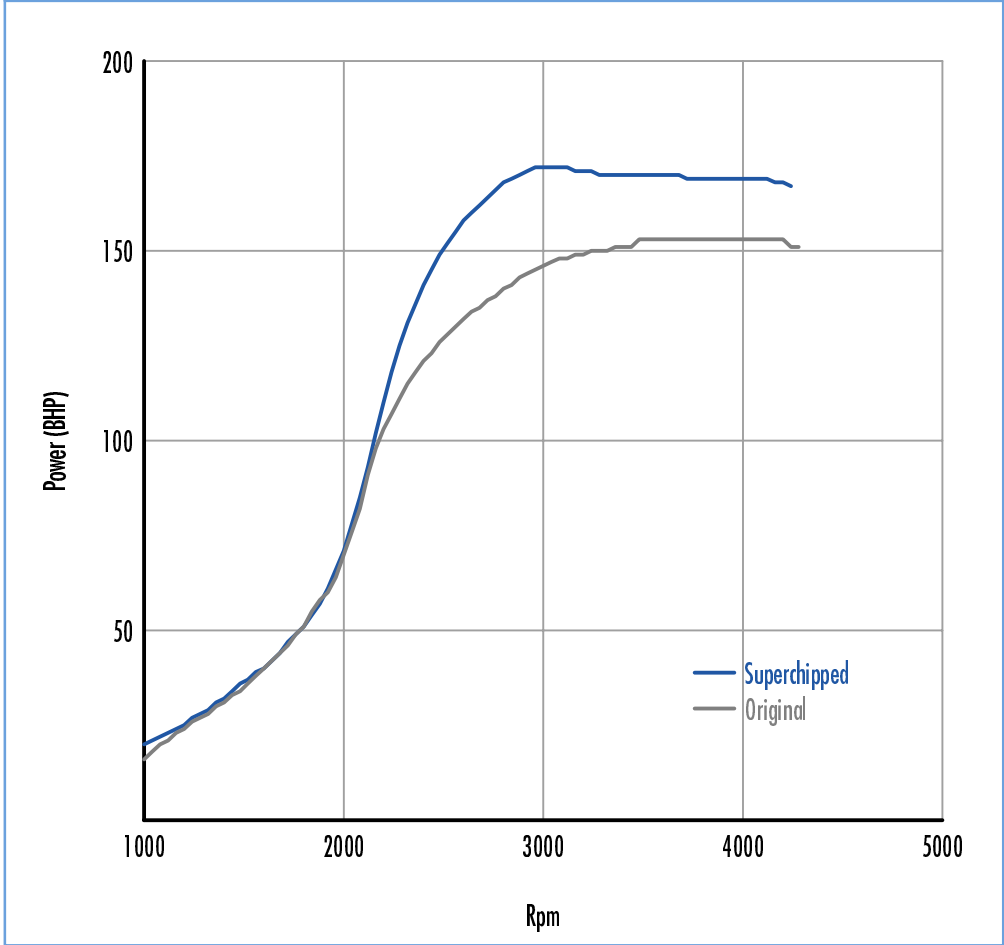

Power **28 BHP increase @ 2762 Rpm**

Superchipped Max 172 BHP @ 3109 Rpm
Original Max 153 BHP @ 4203 Rpm

Torque **73 Nm increase @ 2602 Rpm**

Superchipped Max 433 Nm @ 2591 Rpm
Original Max 360 Nm @ 2482 Rpm