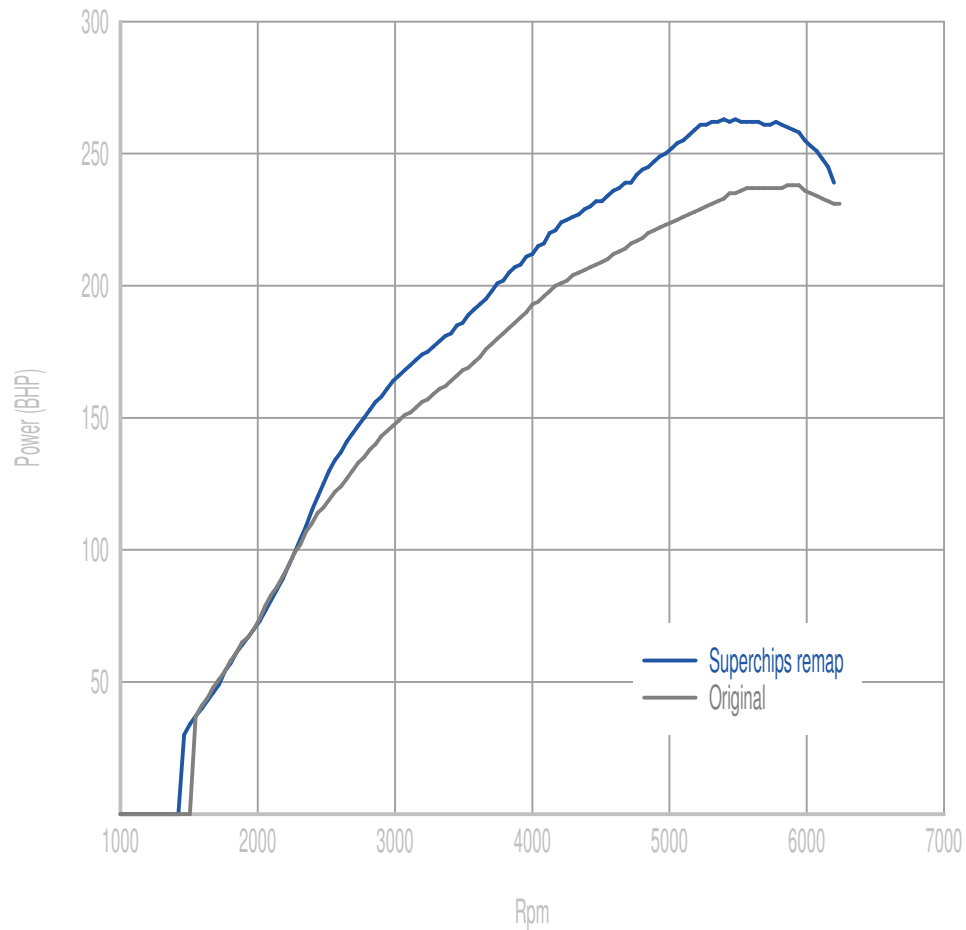

## Power

**32 BHP increase @ 5213 Rpm**

Superchips remap Max 263 BHP @ 5467 Rpm

Original Max 238 BHP @ 5938 Rpm

## Torque

**43 Nm increase @ 5170 Rpm**

Superchips remap Max 393 Nm @ 2966 Rpm

Original Max 352 Nm @ 2884 Rpm