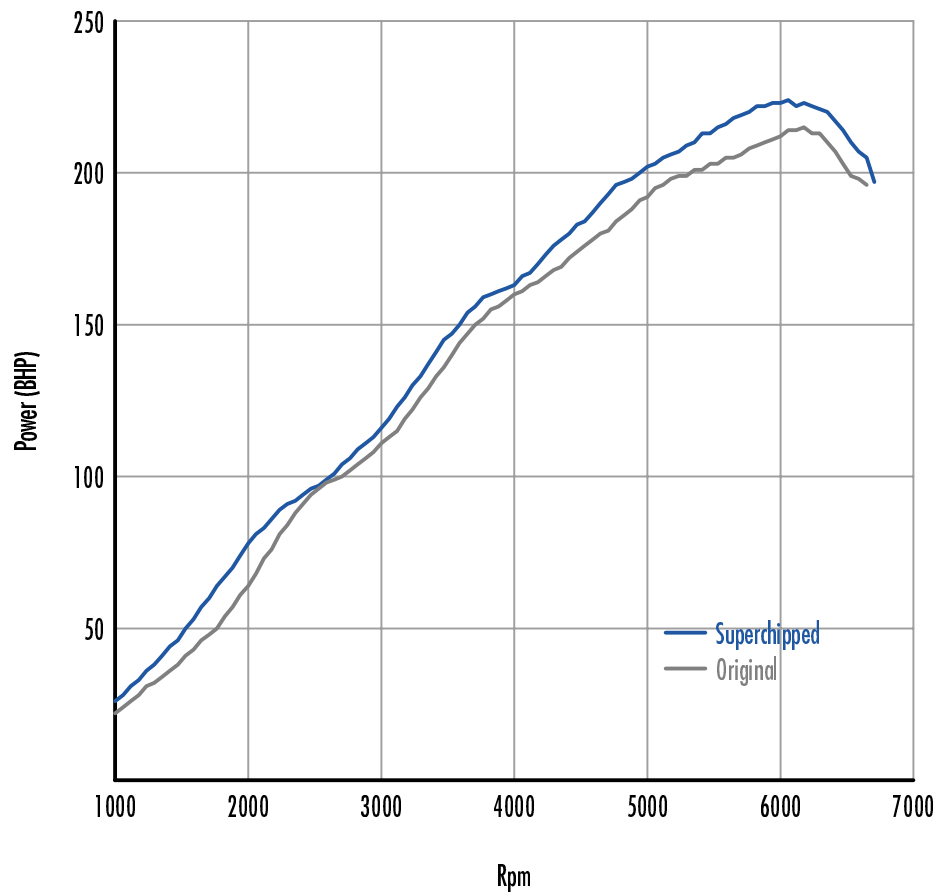

Power

13 BHP increase @ 5600 Rpm

Superchipped Max 224 BHP @ 6008 Rpm

Original Max 215 BHP @ 6125 Rpm

Torque

46 Nm increase @ 2041 Rpm

Superchipped Max 302 Nm @ 3616 Rpm

Original Max 290 Nm @ 3675 Rpm