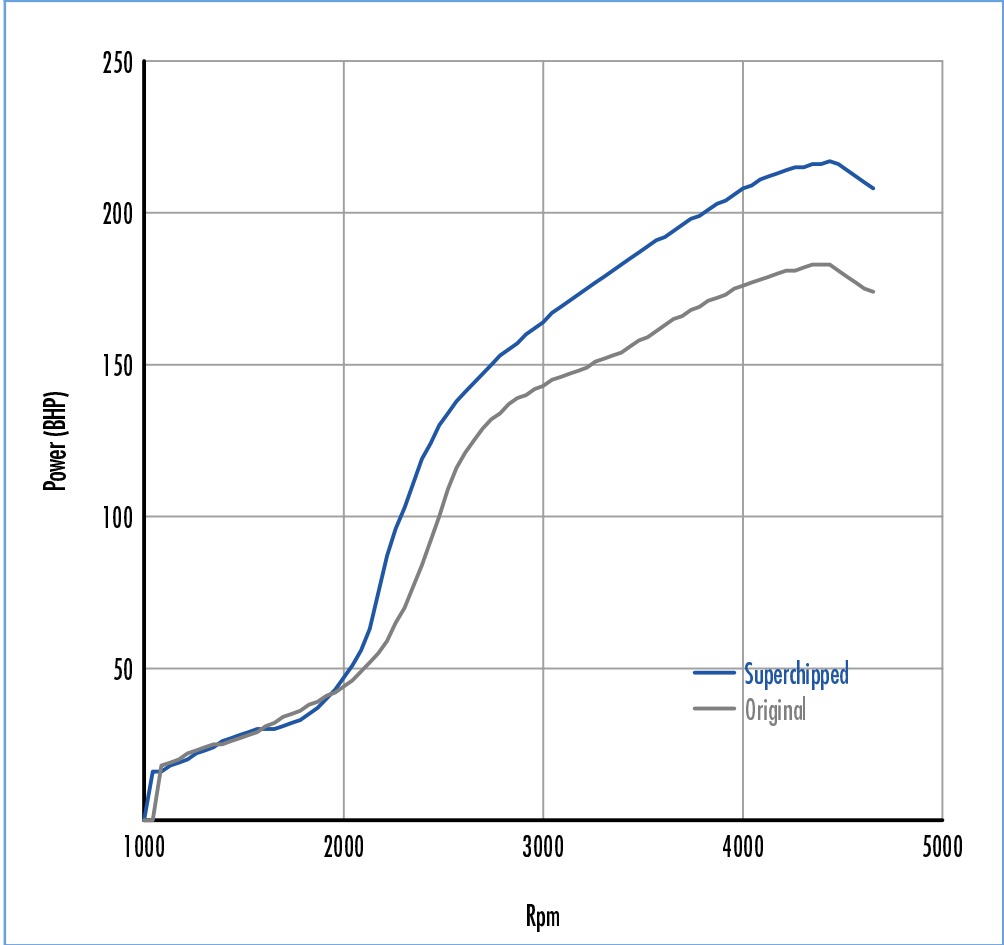

**Power** **34 BHP increase @ 4269 Rpm**

Superchipped Max 217 BHP @ 4433 Rpm  
Original Max 183 BHP @ 4443 Rpm

**Torque** **86 Nm increase @ 2483 Rpm**

Superchipped Max 390 Nm @ 2781 Rpm  
Original Max 344 Nm @ 2831 Rpm