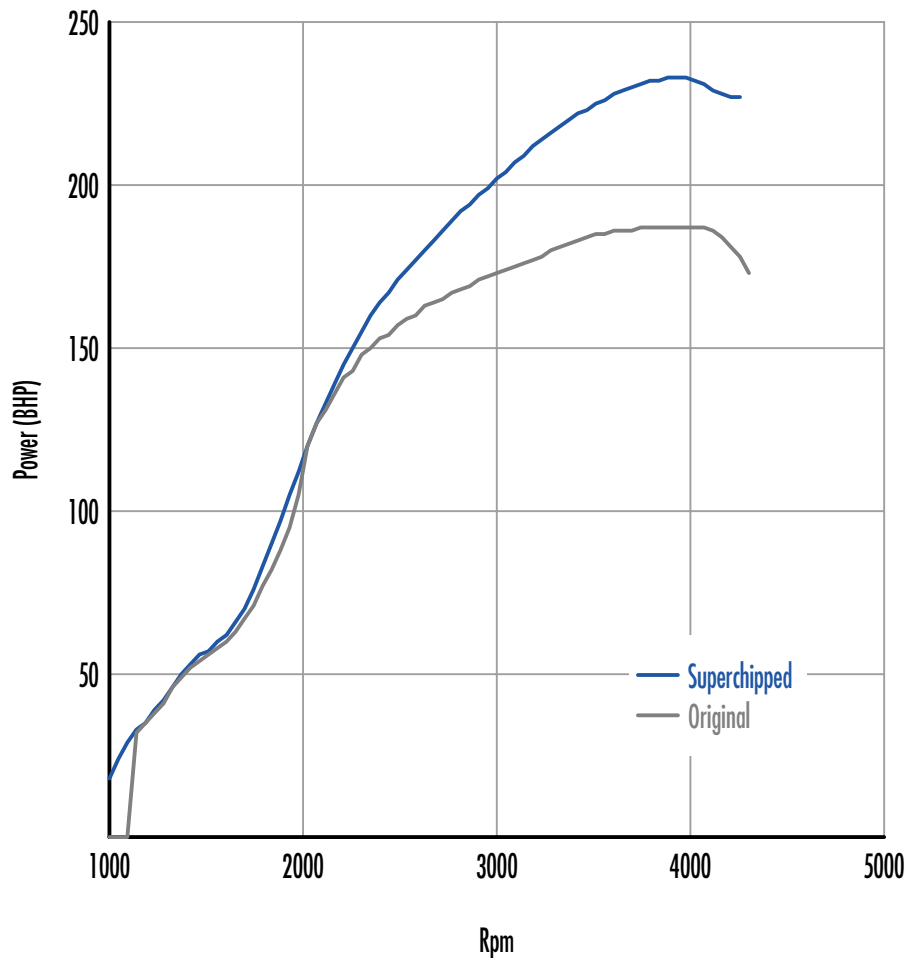

Power

46 BHP increase @ 3863 Rpm

Superchipped Max 233 BHP @ 3939 Rpm

Original Max 187 BHP @ 4049 Rpm

Torque

84 Nm increase @ 3398 Rpm

Superchipped Max 494 Nm @ 2456 Rpm

Original Max 461 Nm @ 2280 Rpm