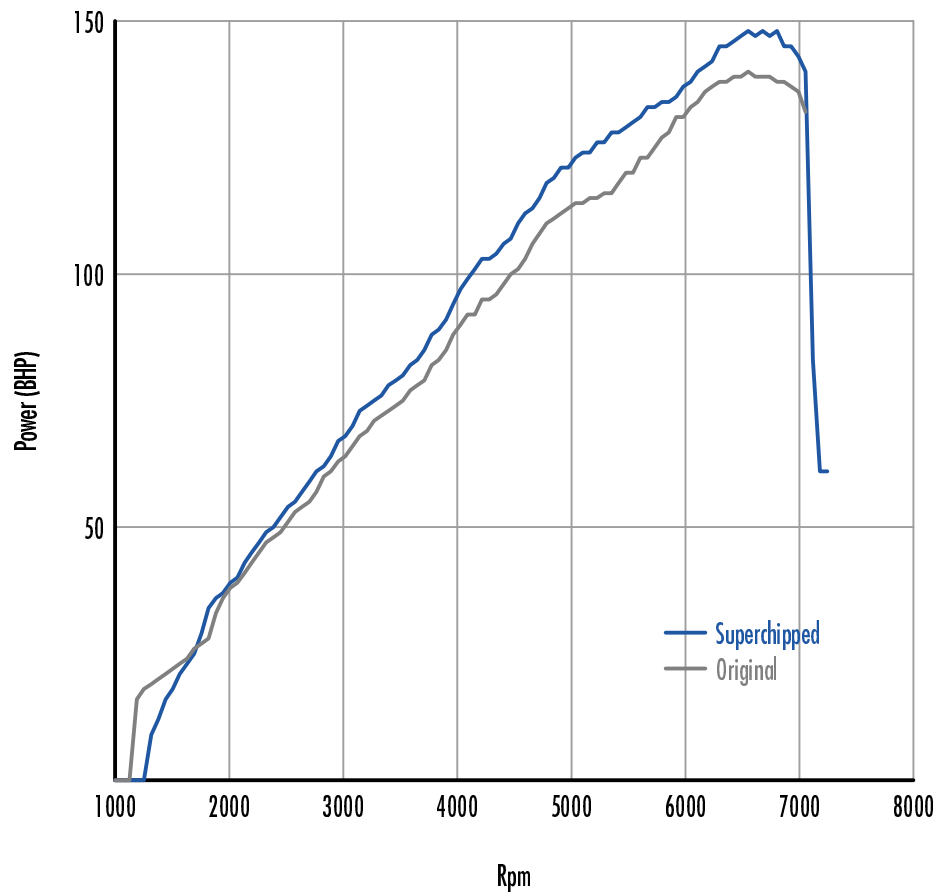

Power

12 BHP increase @ 5320 Rpm

Superchipped Max 148 BHP @ 6776 Rpm

Original Max 140 BHP @ 6523 Rpm

Torque

16 Nm increase @ 5320 Rpm

Superchipped Max 176 Nm @ 4750 Rpm

Original Max 164 Nm @ 4686 Rpm