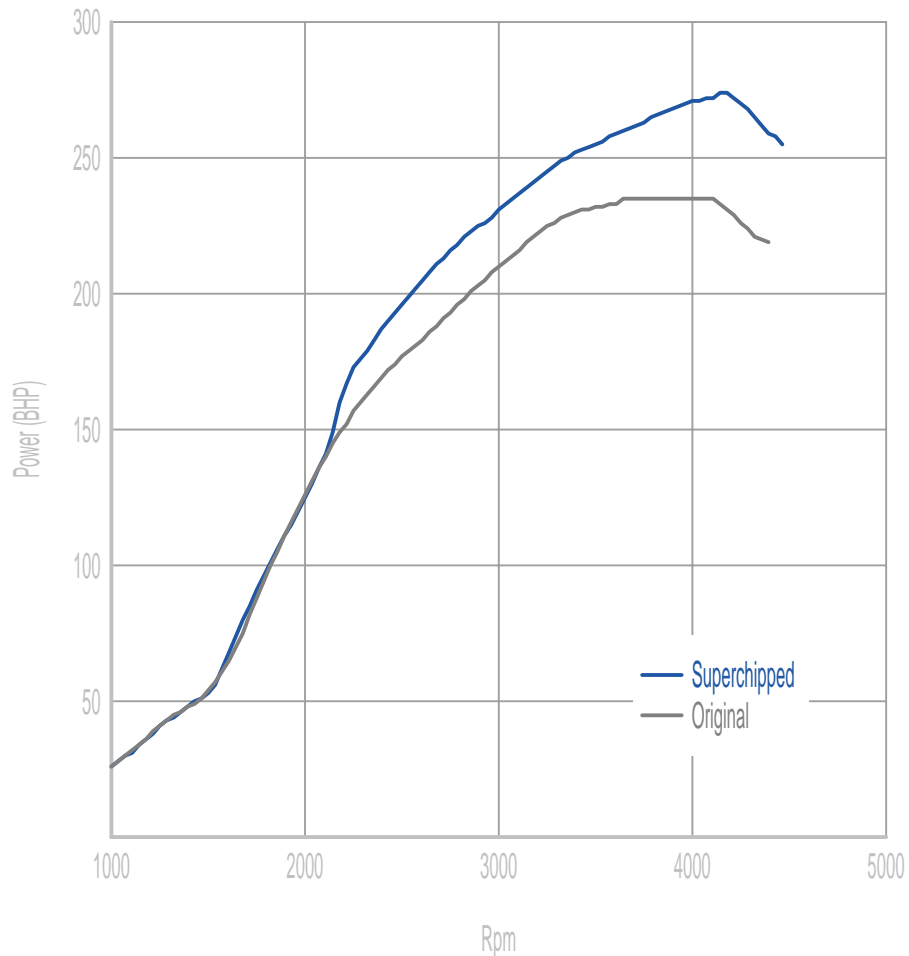

Power

41 BHP increase @ 4278 Rpm

Superchipped Max 274 BHP @ 4167 Rpm

Original Max 235 BHP @ 4241 Rpm

Torque

78 Nm increase @ 2692 Rpm

Superchipped Max 561 Nm @ 2600 Rpm

Original Max 488 Nm @ 2508 Rpm