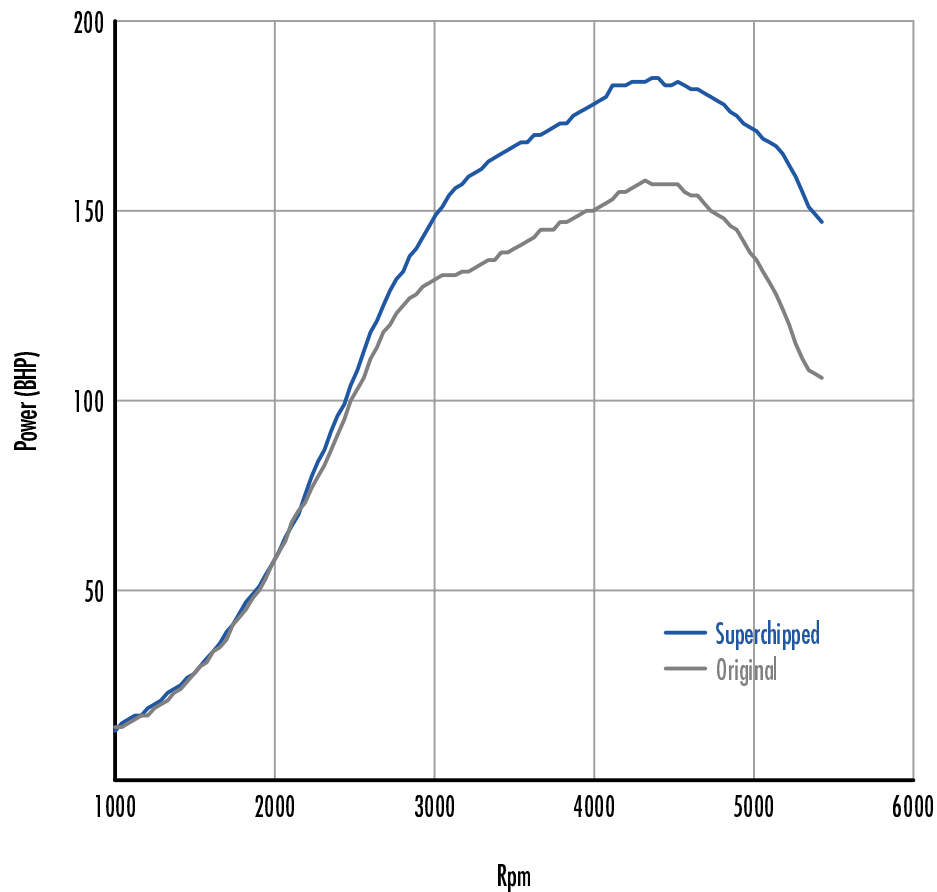

Power

39 BHP increase @ 5104 Rpm

Superchipped Max 185 BHP @ 4369 Rpm

Original Max 158 BHP @ 4287 Rpm

Torque

58 Nm increase @ 3348 Rpm

Superchipped Max 357 Nm @ 3062 Rpm

Original Max 320 Nm @ 2735 Rpm