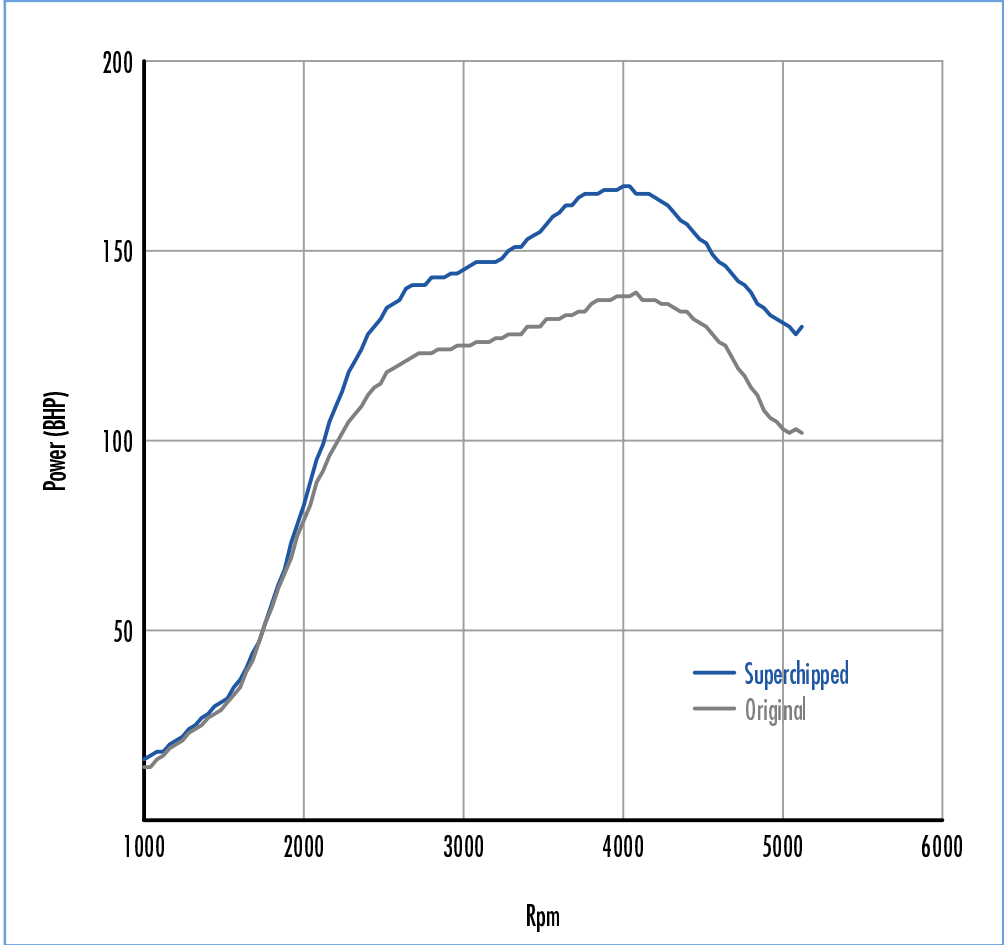

**Power** **31 BHP increase @ 3720 Rpm**

Superchipped Max 167 BHP @ 4000 Rpm  
Original Max 139 BHP @ 4040 Rpm

**Torque** **51 Nm increase @ 2600 Rpm**

Superchipped Max 386 Nm @ 2480 Rpm  
Original Max 337 Nm @ 2360 Rpm