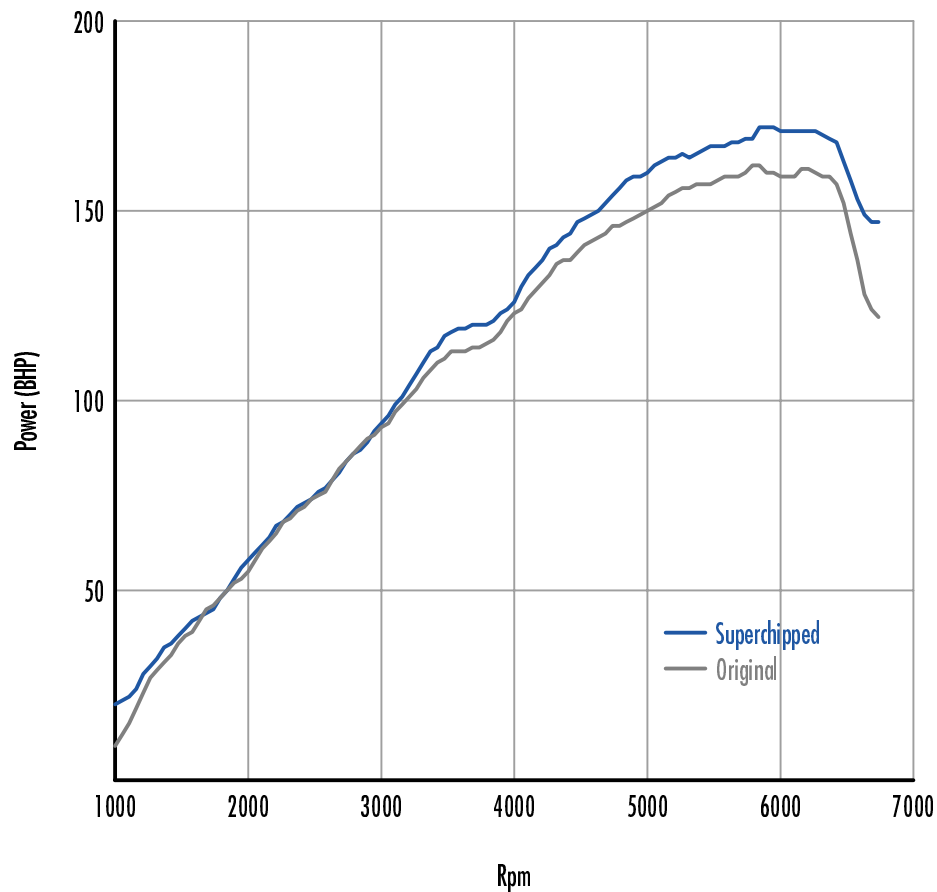

Power

16 BHP increase @ 6562 Rpm

Superchipped Max 172 BHP @ 5932 Rpm

Original Max 162 BHP @ 5827 Rpm

Torque

16 Nm increase @ 4830 Rpm

Superchipped Max 240 Nm @ 3465 Rpm

Original Max 229 Nm @ 3412 Rpm