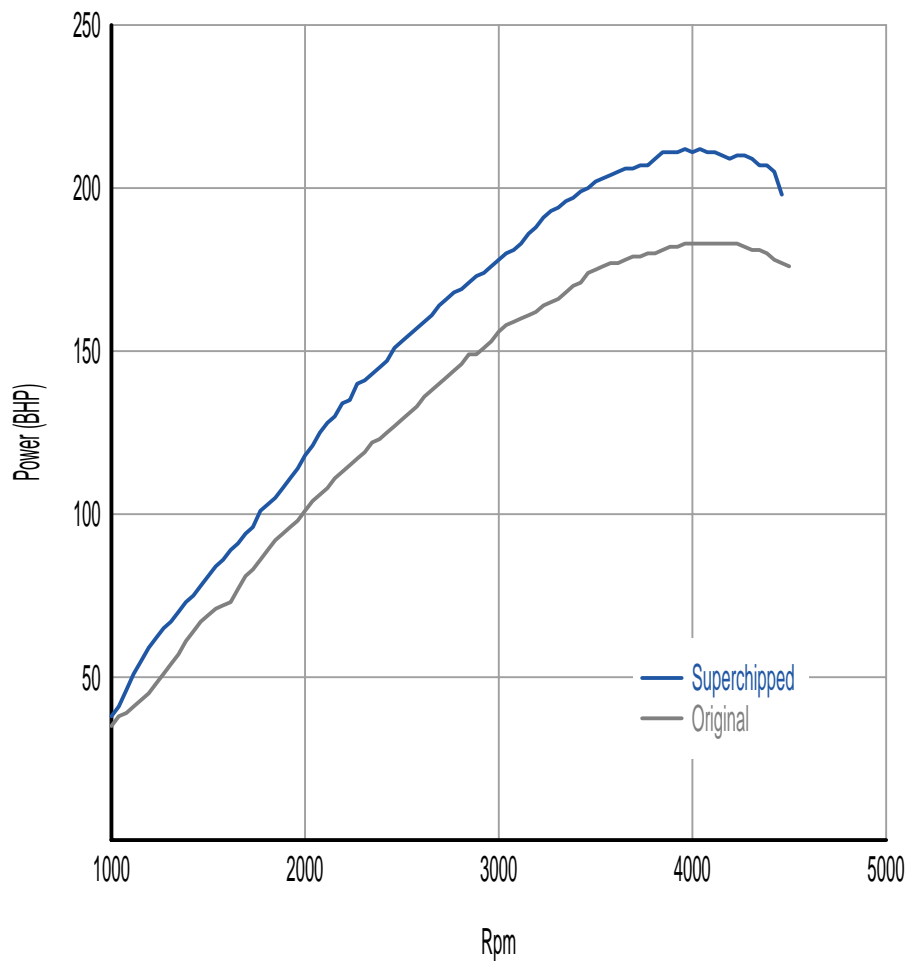

Power

30 BHP increase @ 3831 Rpm

Superchipped Max 212 BHP @ 4023 Rpm

Original Max 183 BHP @ 4218 Rpm

Torque

73 Nm increase @ 2244 Rpm

Superchipped Max 443 Nm @ 2243 Rpm

Original Max 370 Nm @ 2825 Rpm