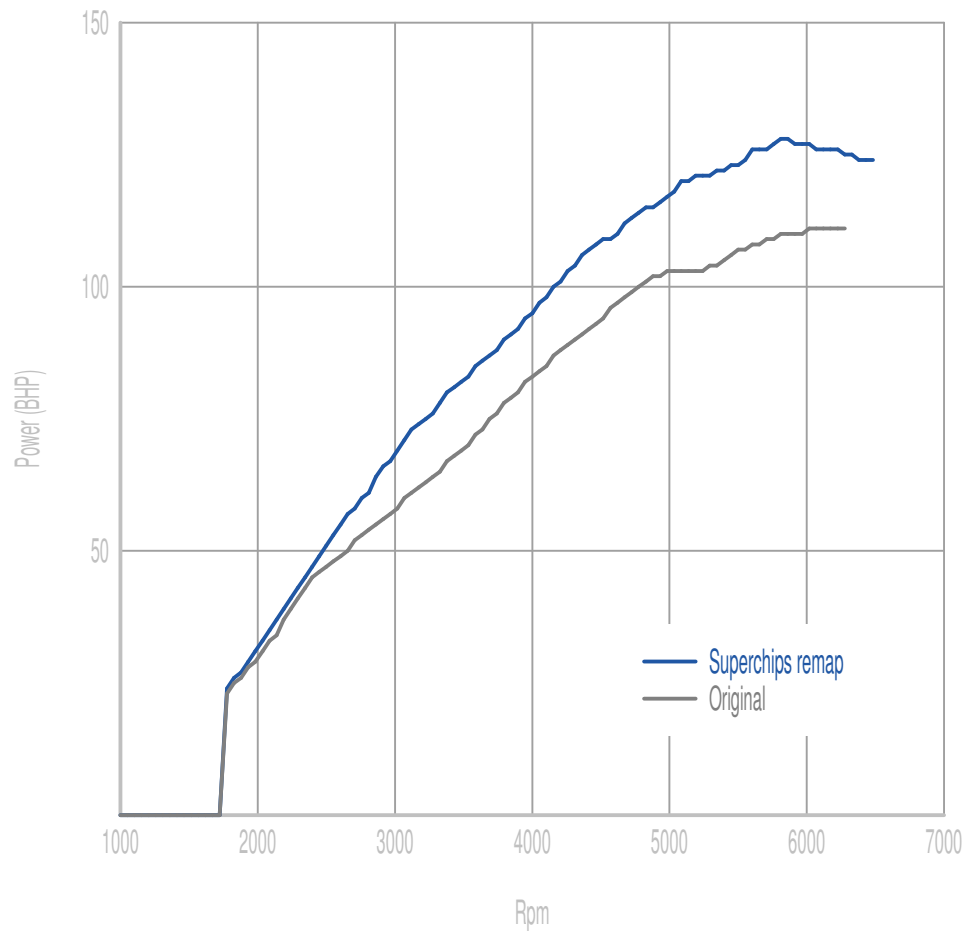

Superchips

call 01280 816781

Vehicle

Renault 1.2 TCe 100PS

Power

18 BHP increase @ 5150 Rpm

Superchips remap Max 128 BHP @ 5819 Rpm

Original Max 111 BHP @ 6233 Rpm

Torque

28 Nm increase @ 3090 Rpm

Superchips remap Max 173 Nm @ 4223 Rpm

Original Max 150 Nm @ 4533 Rpm