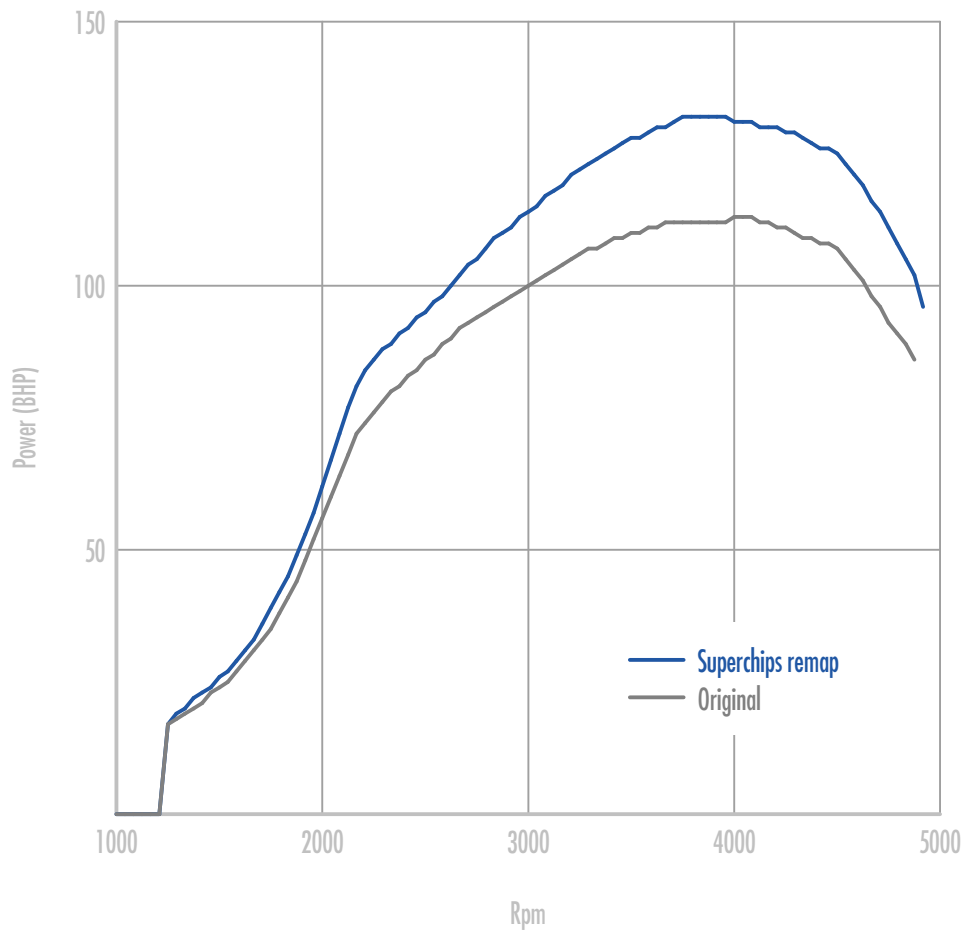

Power

20 BHP increase @ 3721 Rpm

Superchips remap Max 132 BHP @ 3933 Rpm

Original Max 113 BHP @ 4056 Rpm

Torque

37 Nm increase @ 3428 Rpm

Superchips remap Max 276 Nm @ 2259 Rpm

Original Max 248 Nm @ 2467 Rpm