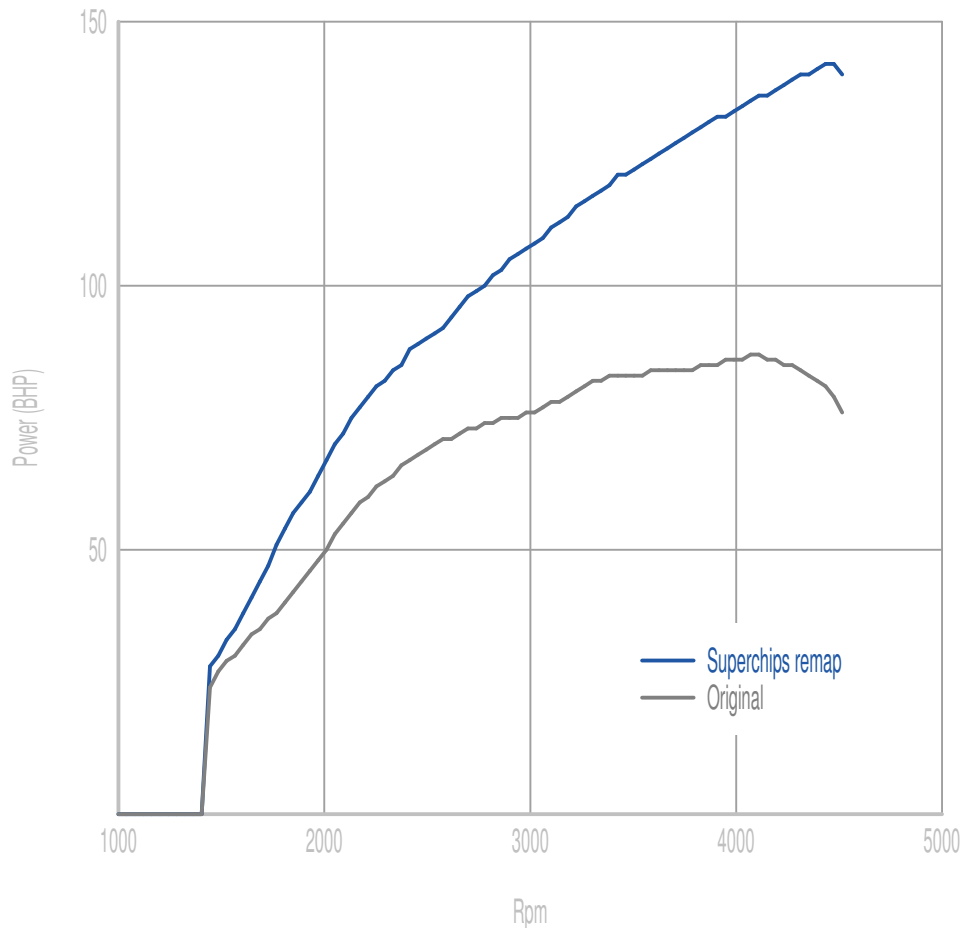

Superchips

call 01280 816781

Vehicle

VAG 1.6 TDI 75PS

Power

64 BHP increase @ 4495 Rpm

Superchips remap Max 142 BHP @ 4455 Rpm

Original Max 87 BHP @ 4090 Rpm

Torque

90 Nm increase @ 4212 Rpm

Superchips remap Max 261 Nm @ 2389 Rpm

Original Max 199 Nm @ 2349 Rpm