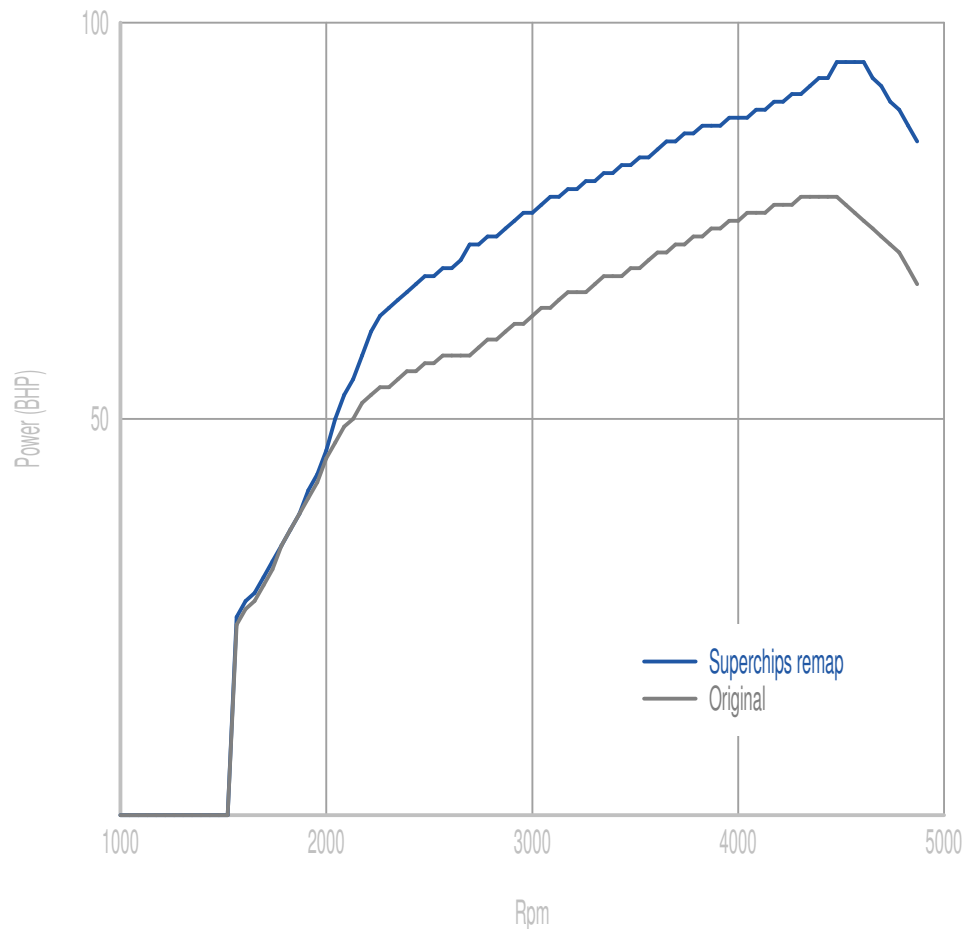

Superchips

call 01280 816781

Vehicle

Polo 1.2 TDI 75PS

Power

14 BHP increase @ 3068 Rpm

Superchips remap Max 95 BHP @ 4604 Rpm

Original Max 78 BHP @ 4471 Rpm

Torque

37 Nm increase @ 2673 Rpm

Superchips remap Max 199 Nm @ 2236 Rpm

Original Max 172 Nm @ 2147 Rpm