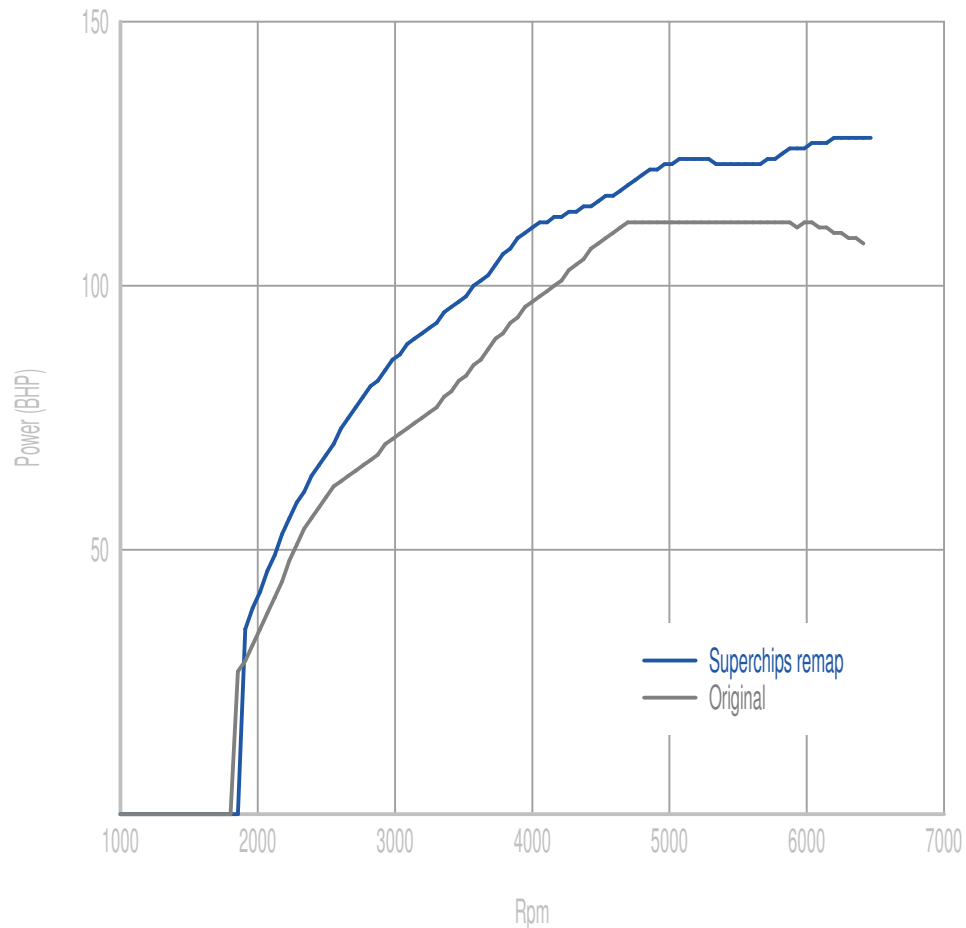

## Power

**19 BHP increase @ 6269 Rpm**

Superchips remap Max 128 BHP @ 6432 Rpm

Original Max 112 BHP @ 6001 Rpm

## Torque

**36 Nm increase @ 2947 Rpm**

Superchips remap Max 207 Nm @ 2948 Rpm

Original Max 174 Nm @ 2518 Rpm