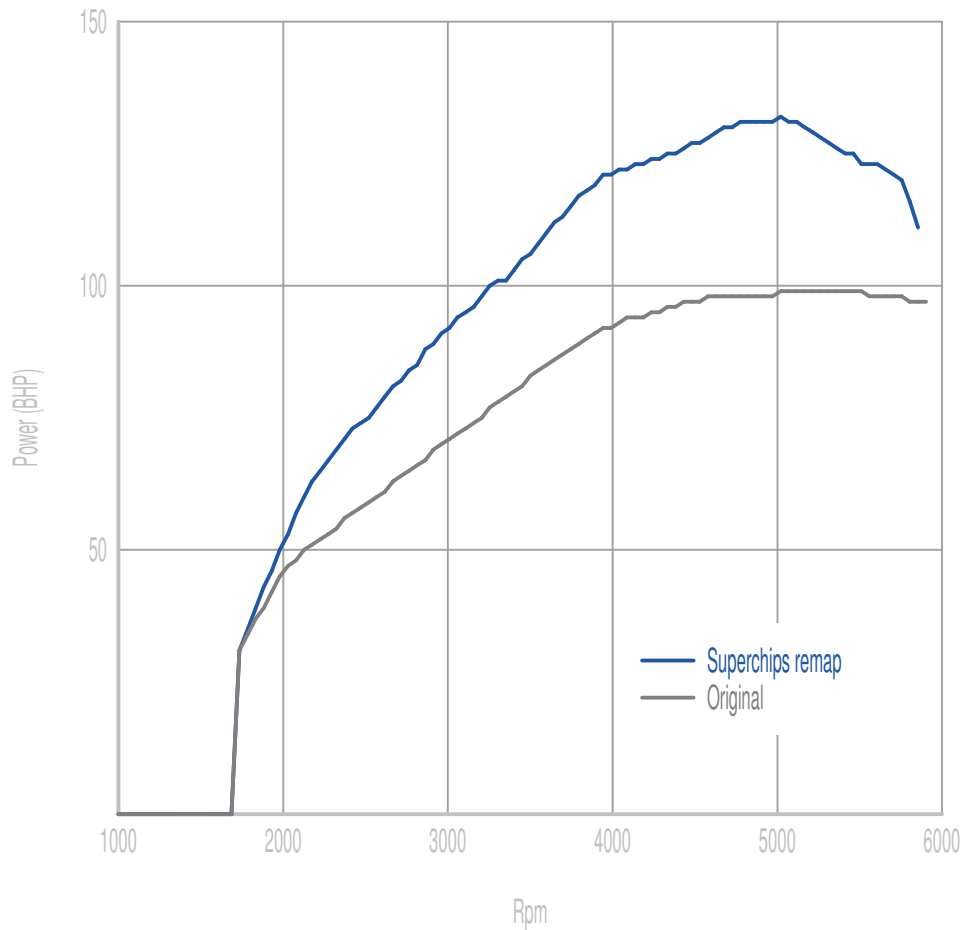

Superchips

call 01280 816781

Vehicle

VAG 1.2 TSI 90PS CJZC

Power

33 BHP increase @ 4744 Rpm

Superchips remap Max 132 BHP @ 4987 Rpm

Original Max 99 BHP @ 5478 Rpm

Torque

52 Nm increase @ 3766 Rpm

Superchips remap Max 221 Nm @ 3765 Rpm

Original Max 169 Nm @ 2348 Rpm