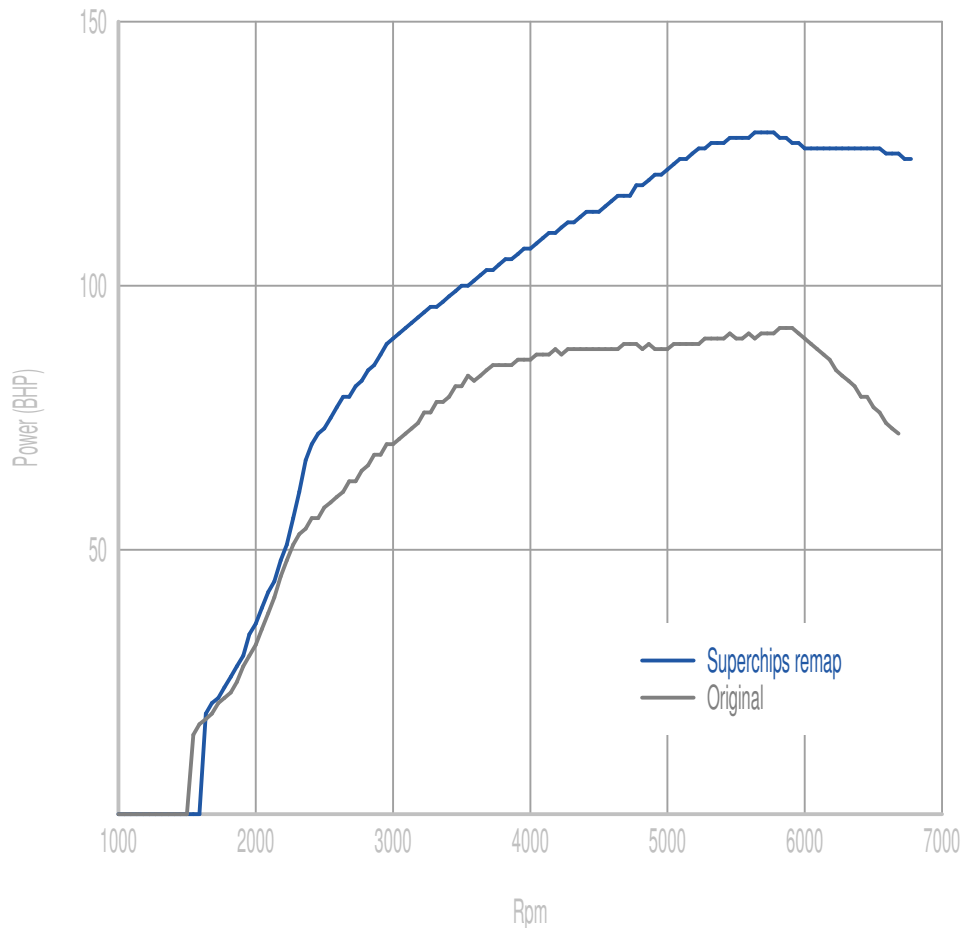

Superchips

call 01280 816781

Vehicle

VAG 1.2 TSI 85PS

Power

39 BHP increase @ 5627 Rpm

Superchips remap Max 129 BHP @ 5764 Rpm

Original Max 92 BHP @ 5897 Rpm

Torque

50 Nm increase @ 2607 Rpm

Superchips remap Max 215 Nm @ 2607 Rpm

Original Max 170 Nm @ 2834 Rpm