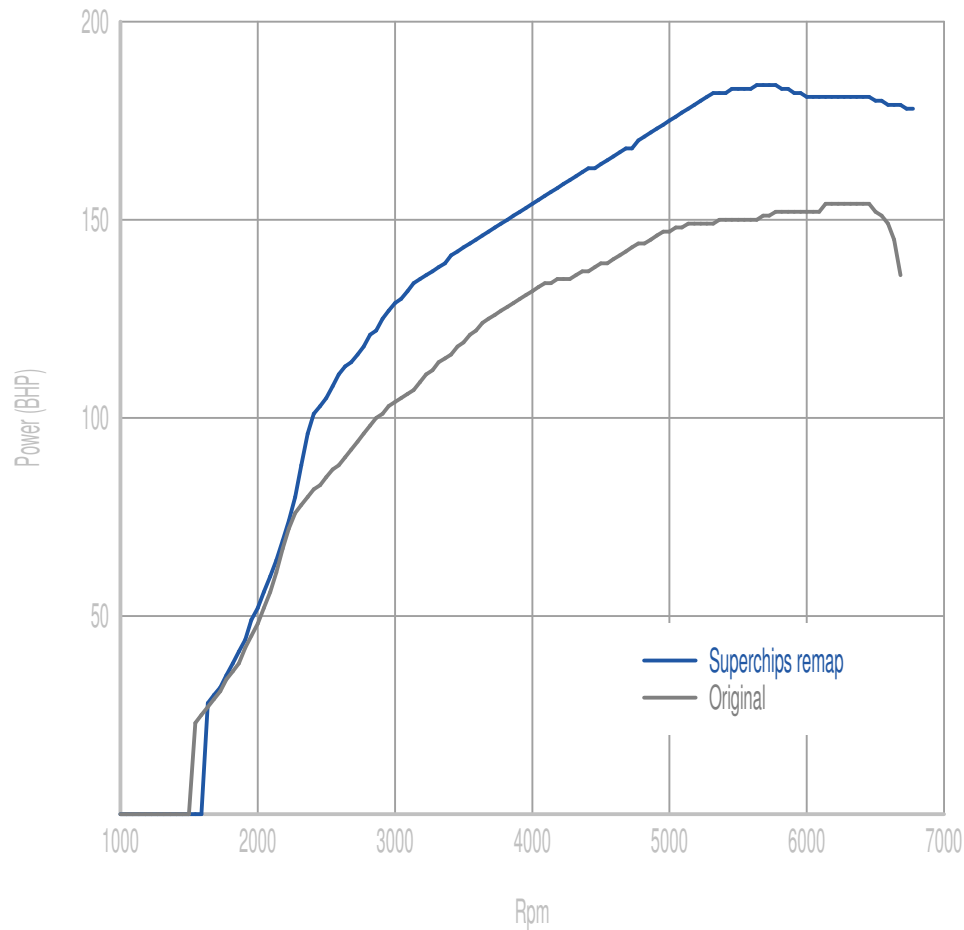

Superchips

call 01280 816781

Vehicle

1.4 TSI ACT 140PS

Power

34 BHP increase @ 5627 Rpm

Superchips remap Max 184 BHP @ 5764 Rpm

Original Max 154 BHP @ 6446 Rpm

Torque

63 Nm increase @ 2562 Rpm

Superchips remap Max 307 Nm @ 2562 Rpm

Original Max 250 Nm @ 2834 Rpm