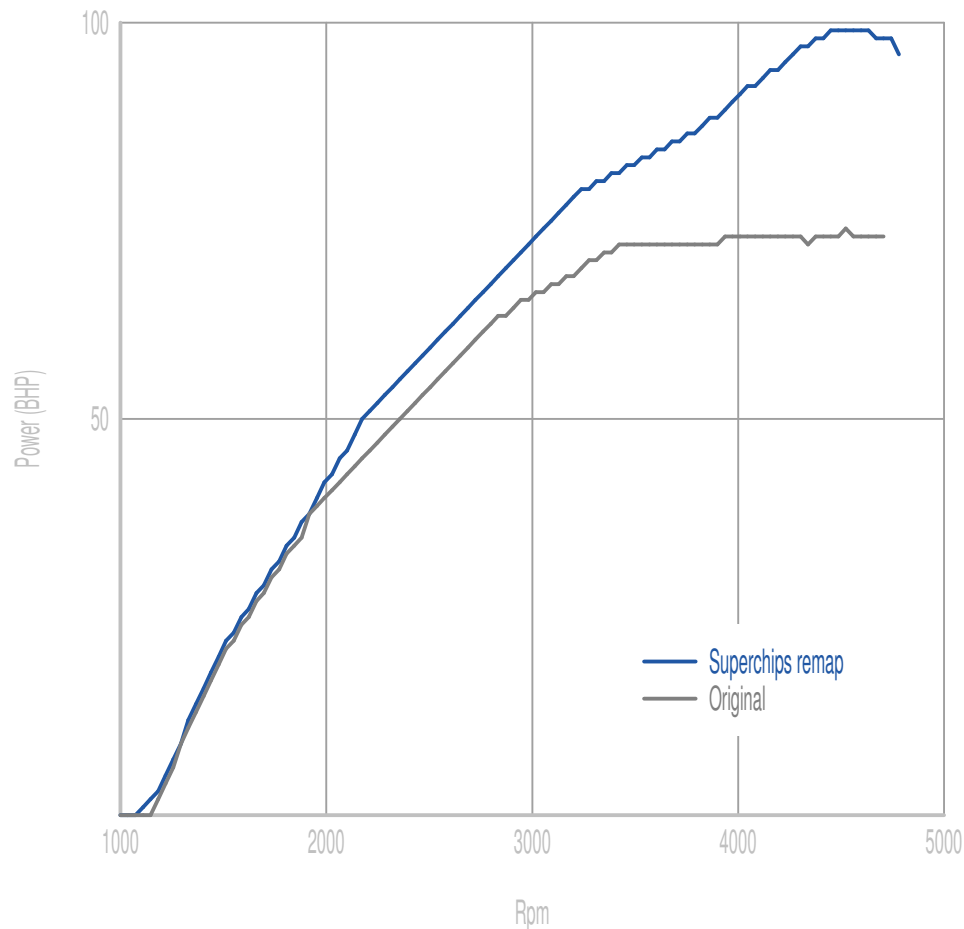

Superchips

call 01280 816781

Vehicle

1.4 HDI 70PS Euro 5

Power

26 BHP increase @ 4430 Rpm

Superchips remap Max 99 BHP @ 4613 Rpm

Original Max 74 BHP @ 4503 Rpm

Torque

42 Nm increase @ 4357 Rpm

Superchips remap Max 173 Nm @ 3075 Rpm

Original Max 158 Nm @ 2782 Rpm