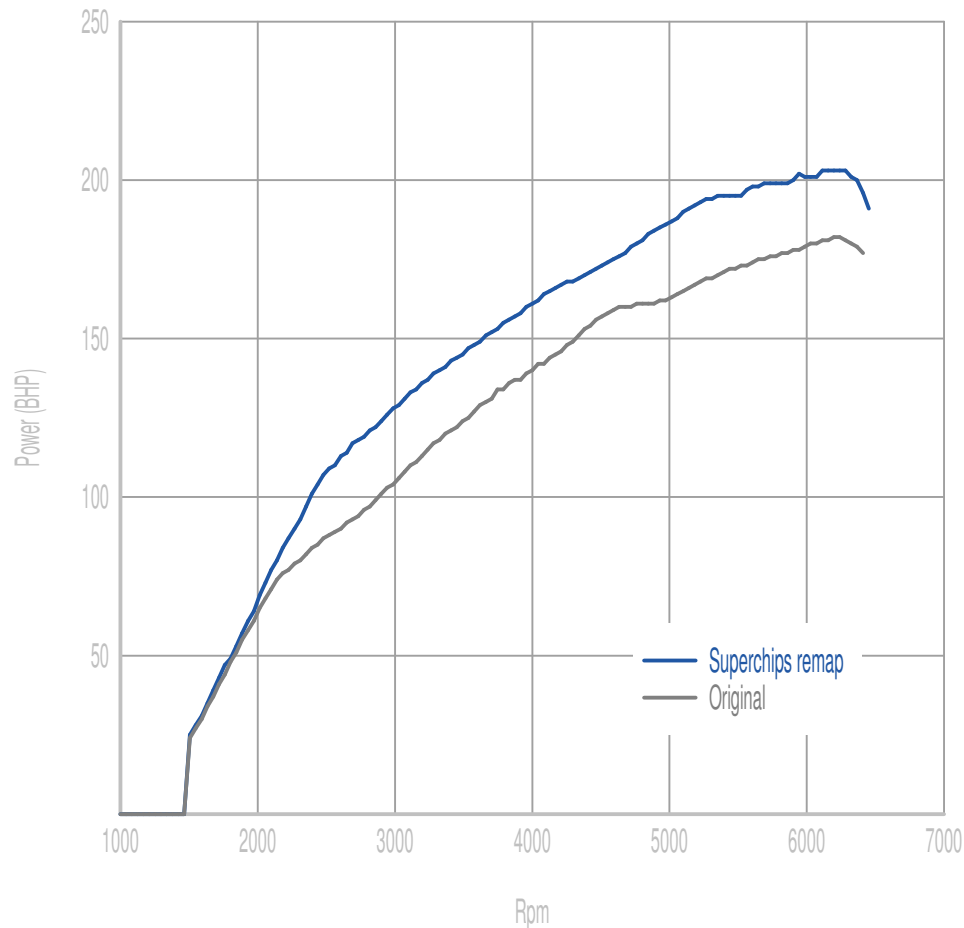

Superchips

call 01280 816781

Vehicle

Ford 1.5 Ecoboost 182PS

Power

25 BHP increase @ 5084 Rpm

Superchips remap Max 203 BHP @ 6275 Rpm

Original Max 182 BHP @ 6227 Rpm

Torque

63 Nm increase @ 2584 Rpm

Superchips remap Max 311 Nm @ 2671 Rpm

Original Max 254 Nm @ 3262 Rpm