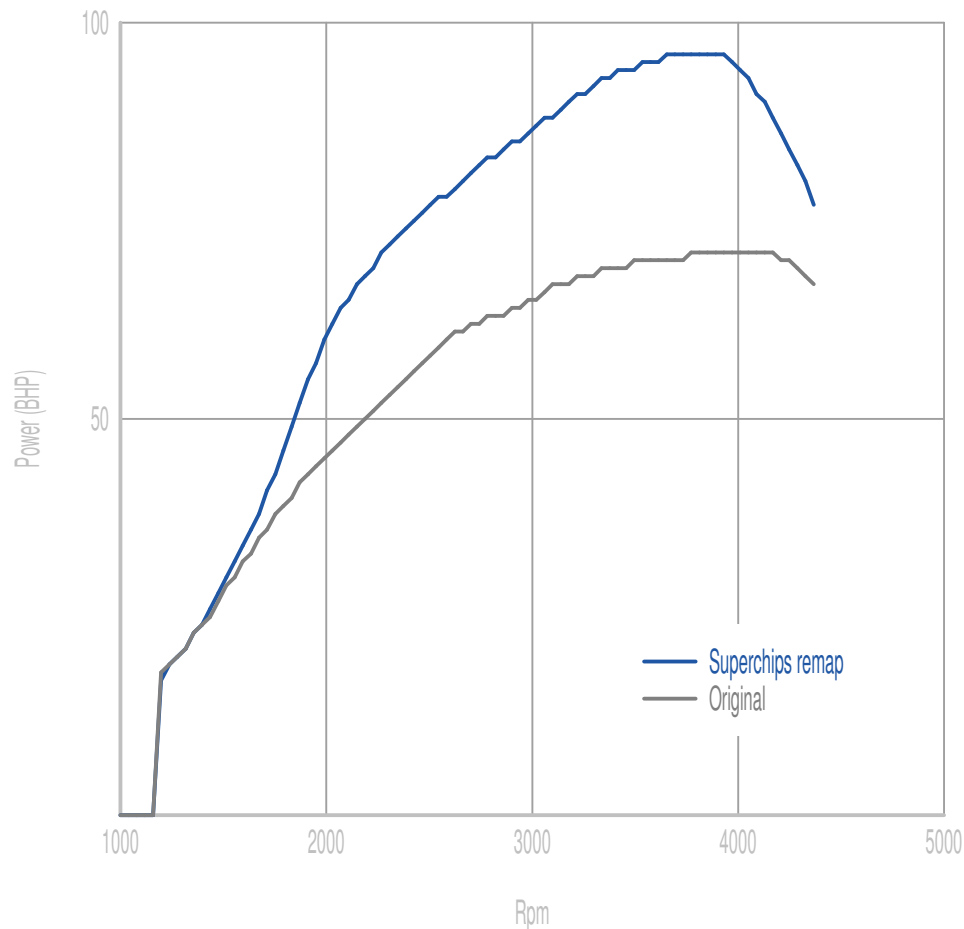

Superchips

call 01280 816781

Vehicle

1.5 dCi 70PS Euro3

Power

26 BHP increase @ 3629 Rpm

Superchips remap Max 96 BHP @ 3826 Rpm

Original Max 71 BHP @ 4142 Rpm

Torque

65 Nm increase @ 2130 Rpm

Superchips remap Max 229 Nm @ 2203 Rpm

Original Max 166 Nm @ 2603 Rpm