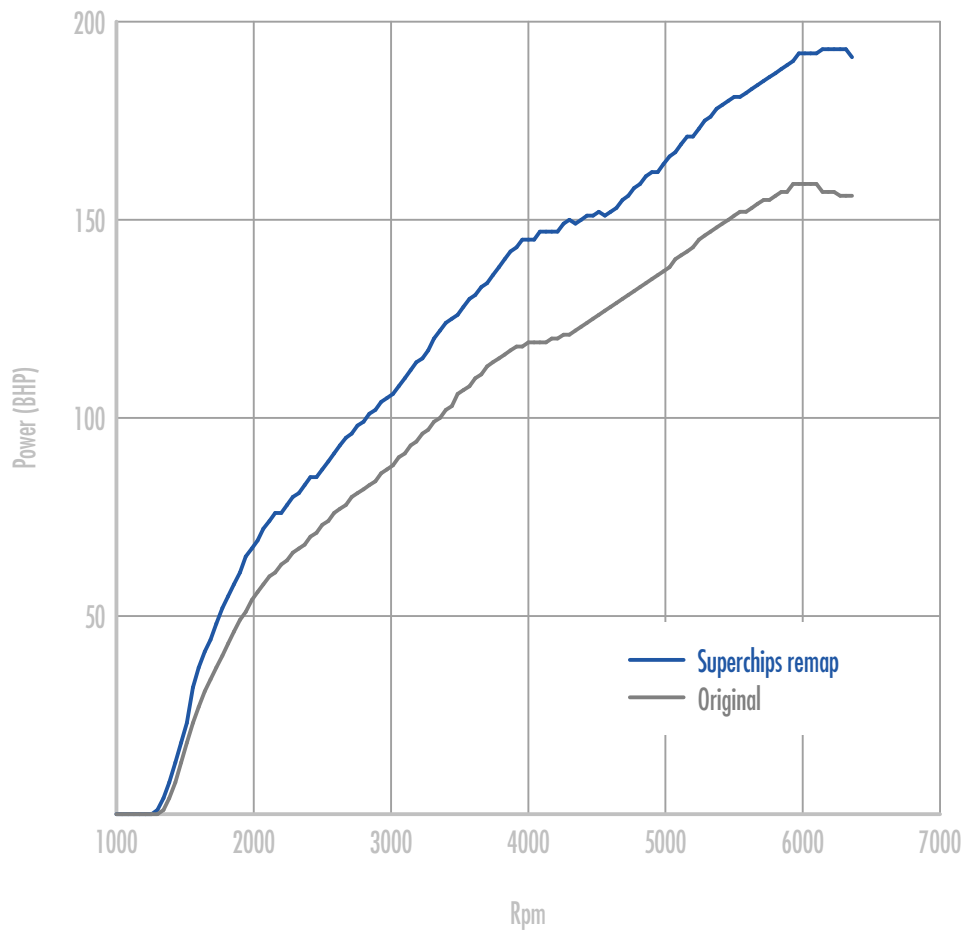

## Power

**30 BHP increase @ 5341 Rpm**

Superchips remap Max 193 BHP @ 6281 Rpm

Original Max 159 BHP @ 6068 Rpm

## Torque

**51 Nm increase @ 1923 Rpm**

Superchips remap Max 261 Nm @ 3803 Rpm

Original Max 218 Nm @ 3675 Rpm