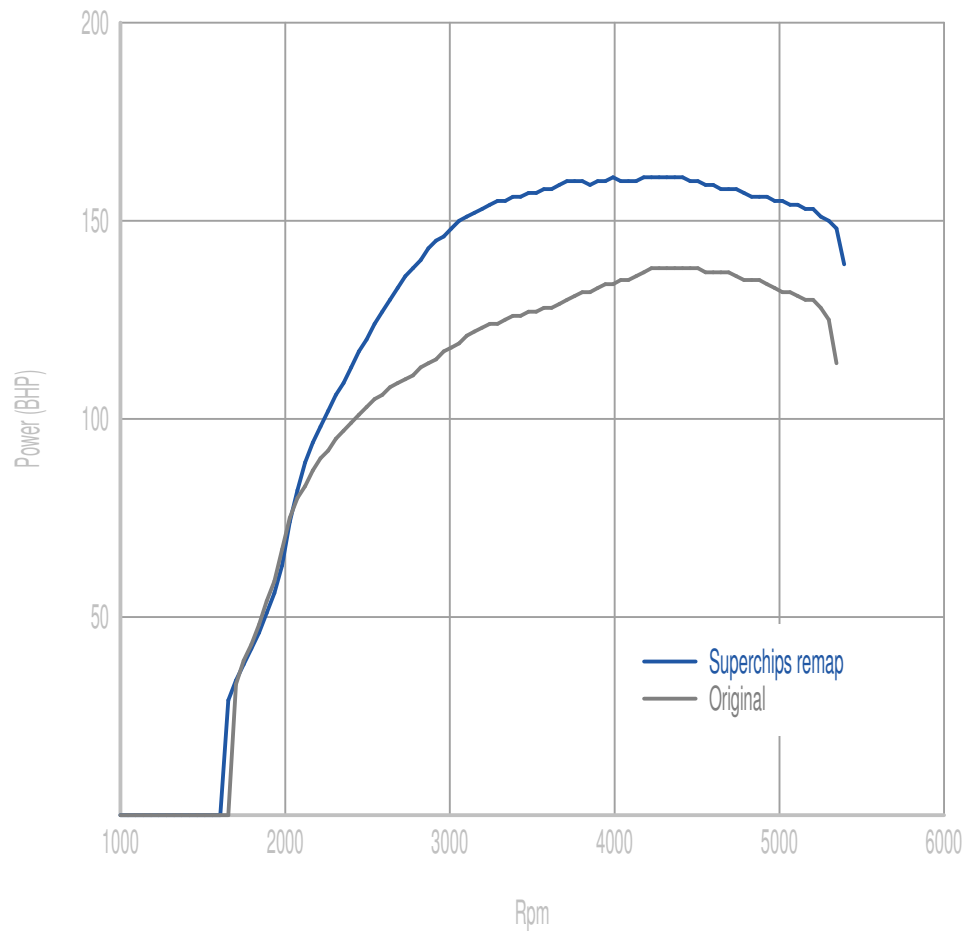

Superchips

call 01280 816781

Vehicle

Renault 1.6 dCi 130PS

Power

31 BHP increase @ 3029 Rpm

Superchips remap Max 161 BHP @ 4380 Rpm

Original Max 138 BHP @ 4473 Rpm

Torque

73 Nm increase @ 2842 Rpm

Superchips remap Max 357 Nm @ 2702 Rpm

Original Max 296 Nm @ 2469 Rpm