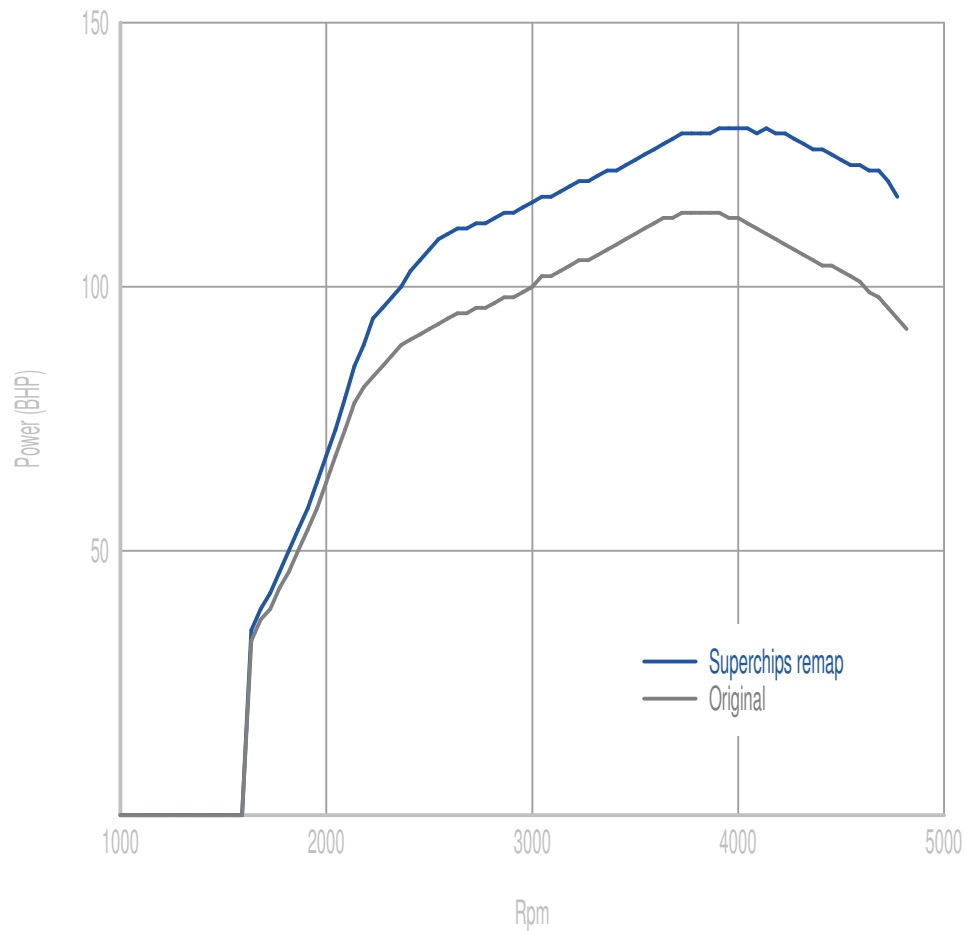

Superchips

call 01280 816781

Vehicle

1.6 TDCI 115PS

Power

21 BHP increase @ 4192 Rpm

Superchips remap Max 130 BHP @ 4101 Rpm

Original Max 114 BHP @ 3868 Rpm

Torque

44 Nm increase @ 2506 Rpm

Superchips remap Max 309 Nm @ 2369 Rpm

Original Max 272 Nm @ 2321 Rpm