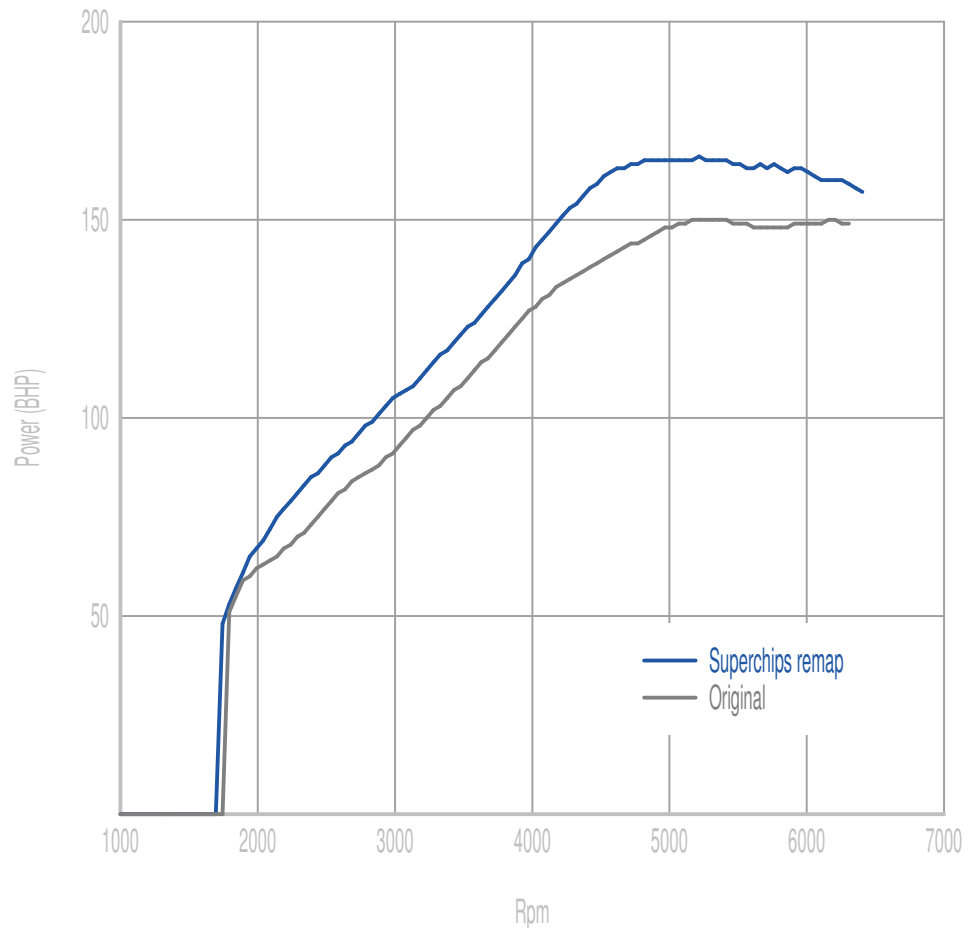

## Power

**21 BHP increase @ 4486 Rpm**

Superchips remap Max 166 BHP @ 5176 Rpm

Original Max 150 BHP @ 6164 Rpm

## Torque

**37 Nm increase @ 2317 Rpm**

Superchips remap Max 256 Nm @ 4190 Rpm

Original Max 229 Nm @ 3945 Rpm