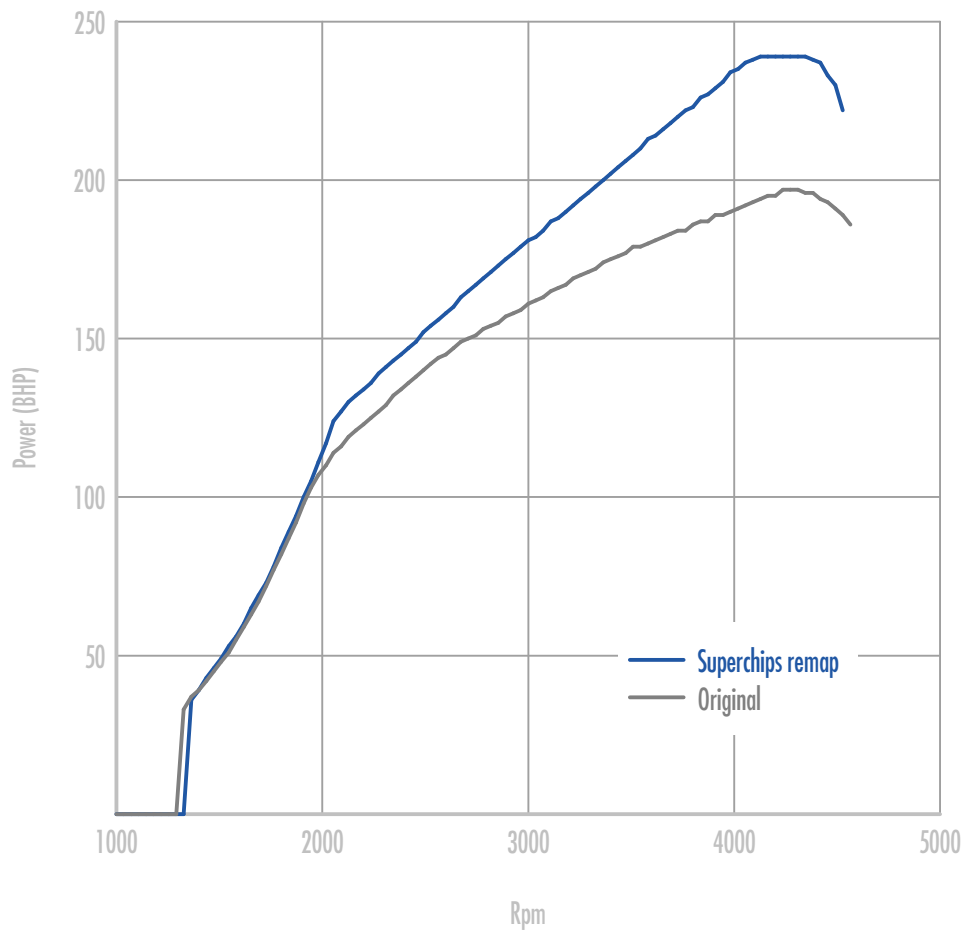

## Power

**45 BHP increase @ 4021 Rpm**

Superchips remap Max 239 BHP @ 4311 Rpm

Original Max 197 BHP @ 4275 Rpm

## Torque

**80 Nm increase @ 3949 Rpm**

Superchips remap Max 439 Nm @ 2101 Rpm

Original Max 404 Nm @ 2318 Rpm