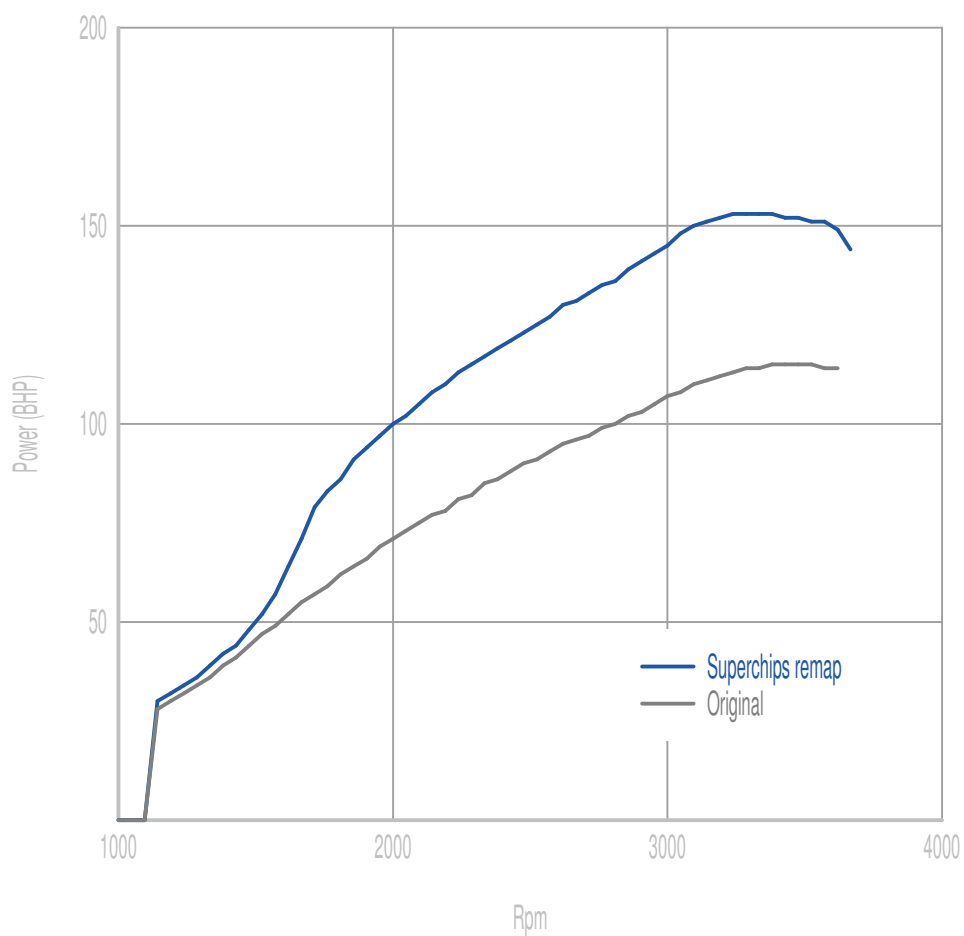

**Power**

**40 BHP increase @ 2995 Rpm**

Superchips remap Max 153 BHP @ 3352 Rpm

Original Max 115 BHP @ 3463 Rpm

**Torque**

**103 Nm increase @ 1872 Rpm**

Superchips remap Max 362 Nm @ 2219 Rpm

Original Max 263 Nm @ 2293 Rpm