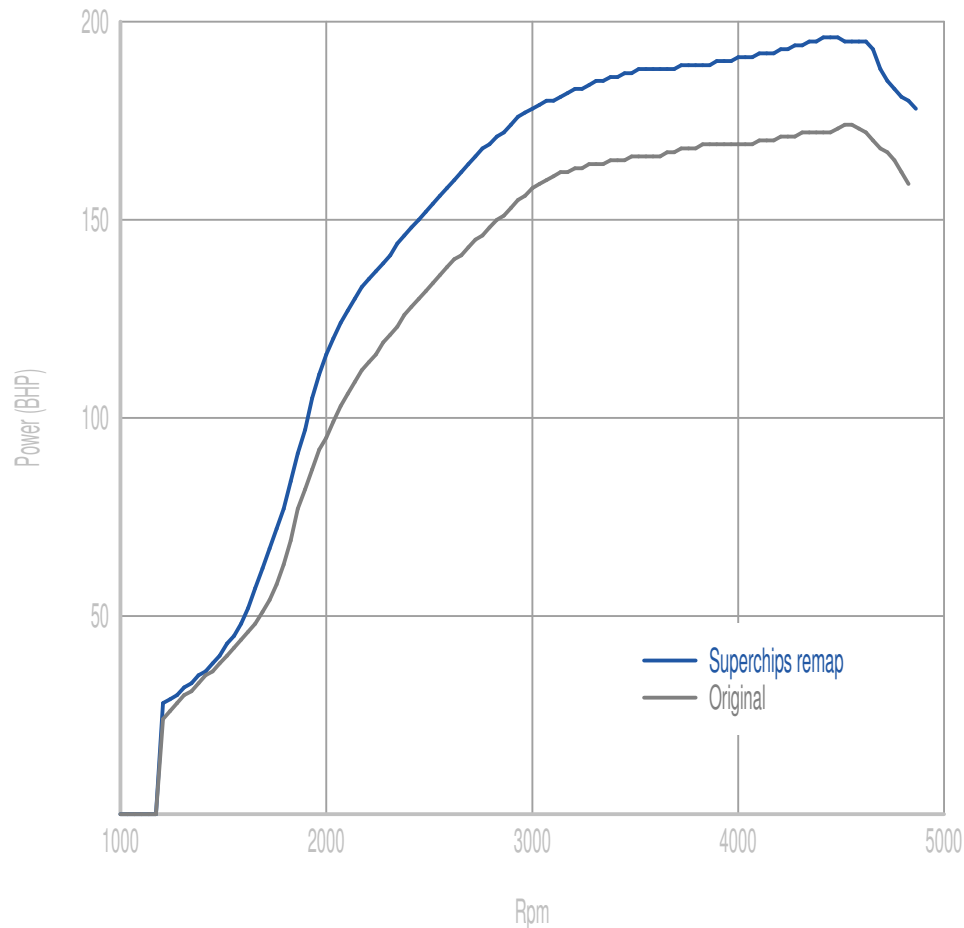

Superchips

call 01280 816781

Vehicle

200CDI BlueEFFICIENCY 136PS

Power

23 BHP increase @ 4271 Rpm

Superchips remap Max 196 BHP @ 4478 Rpm

Original Max 174 BHP @ 4547 Rpm

Torque

74 Nm increase @ 1998 Rpm

Superchips remap Max 436 Nm @ 2342 Rpm

Original Max 379 Nm @ 2549 Rpm