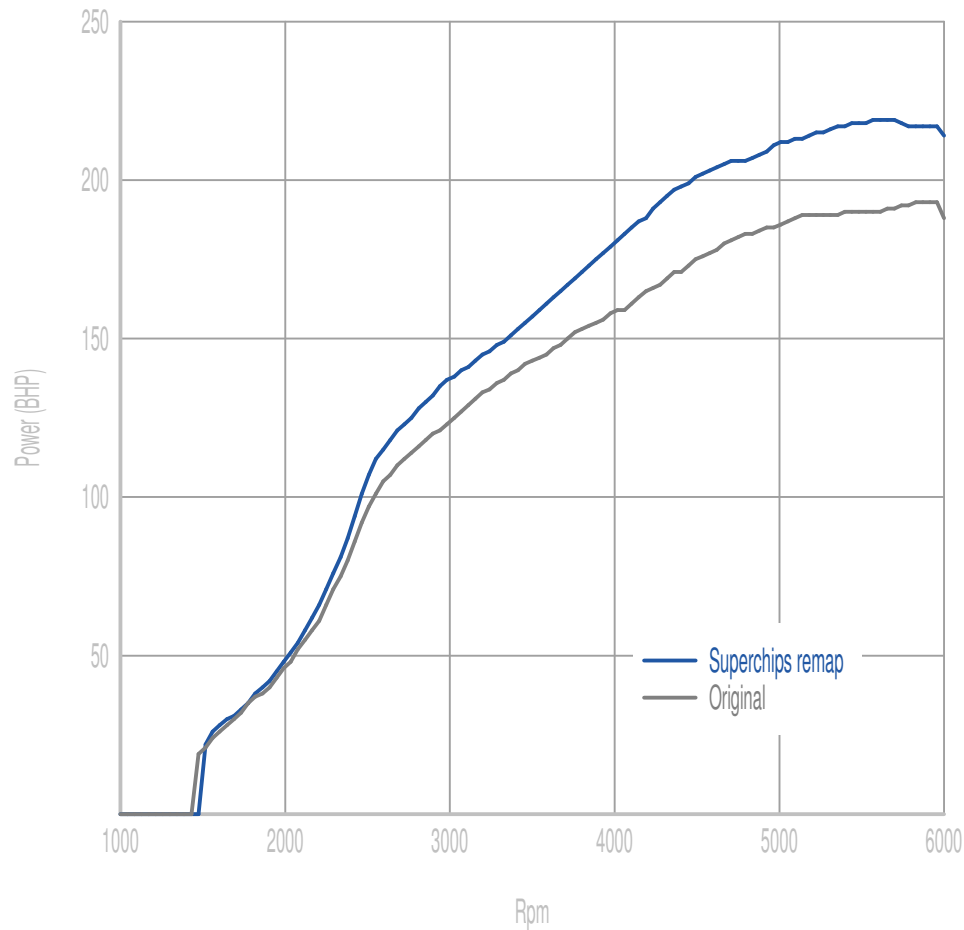

Superchips

call 01280 816781

Vehicle

Mercedes 200CGI 184PS

Power

27 BHP increase @ 4369 Rpm

Superchips remap Max 219 BHP @ 5654 Rpm

Original Max 193 BHP @ 5915 Rpm

Torque

44 Nm increase @ 4240 Rpm

Superchips remap Max 329 Nm @ 2912 Rpm

Original Max 298 Nm @ 3172 Rpm