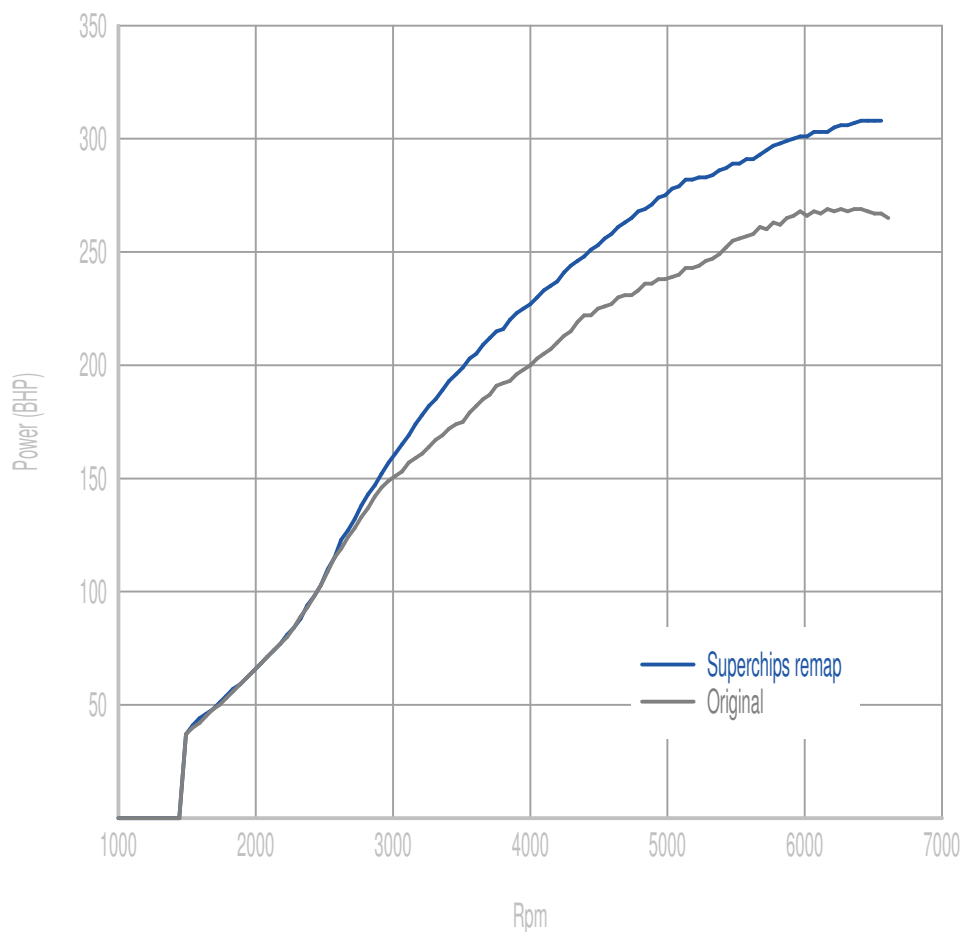

Power

39 BHP increase @ 5026 Rpm

Superchips remap Max 308 BHP @ 6552 Rpm

Original Max 269 BHP @ 6406 Rpm

Torque

55 Nm increase @ 5026 Rpm

Superchips remap Max 408 Nm @ 3645 Rpm

Original Max 362 Nm @ 3745 Rpm