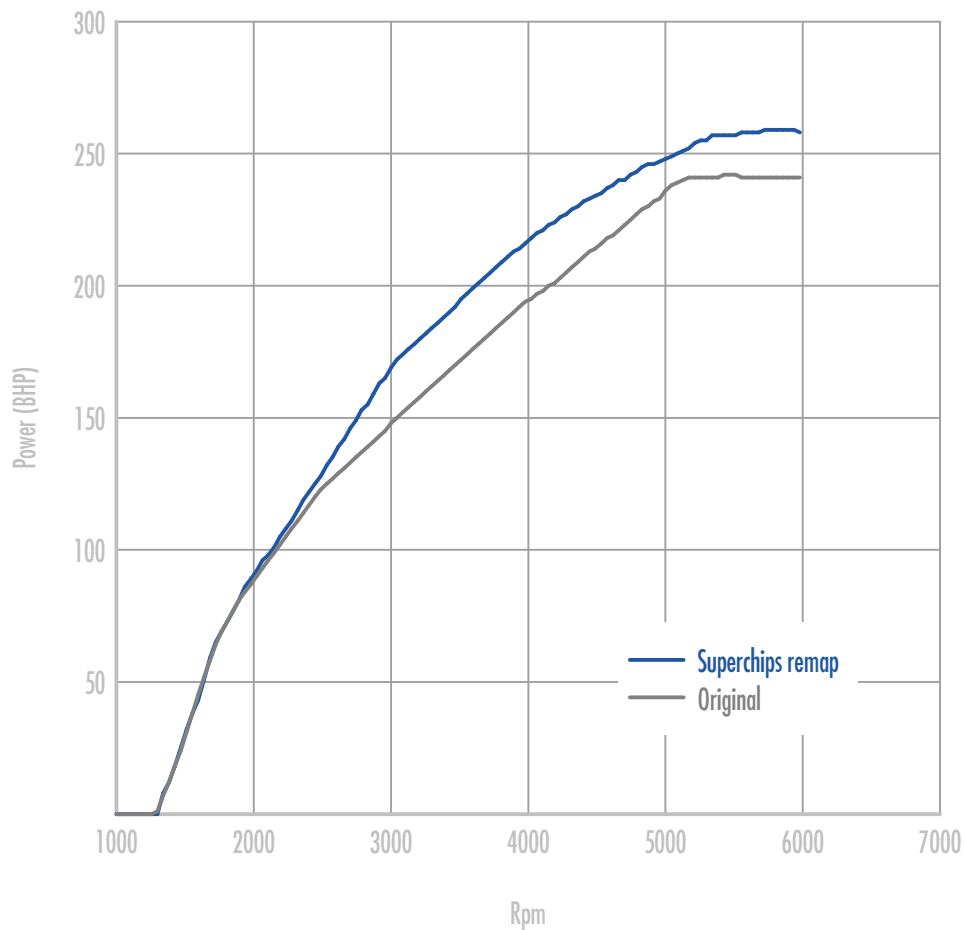

Superchips

call 01280 816781

Vehicle

2.0 EcoBoost 240PS

Power

23 BHP increase @ 4007 Rpm

Superchips remap Max 259 BHP @ 5926 Rpm

Original Max 242 BHP @ 5501 Rpm

Torque

51 Nm increase @ 3026 Rpm

Superchips remap Max 404 Nm @ 3026 Rpm

Original Max 353 Nm @ 2473 Rpm