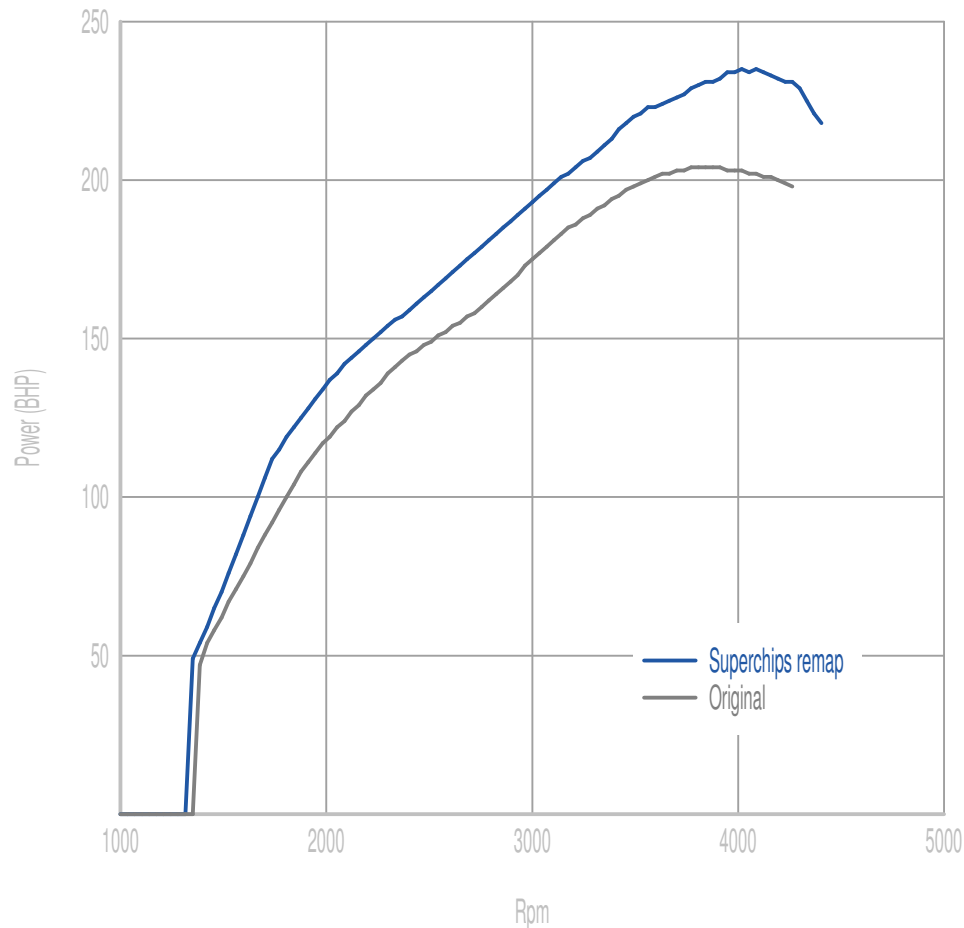

Superchips

call 01280 816781

Vehicle

2.0 TDCI 210PS Euro 6

Power

33 BHP increase @ 4079 Rpm

Superchips remap Max 235 BHP @ 4079 Rpm

Original Max 204 BHP @ 3897 Rpm

Torque

82 Nm increase @ 1723 Rpm

Superchips remap Max 486 Nm @ 2074 Rpm

Original Max 432 Nm @ 2282 Rpm