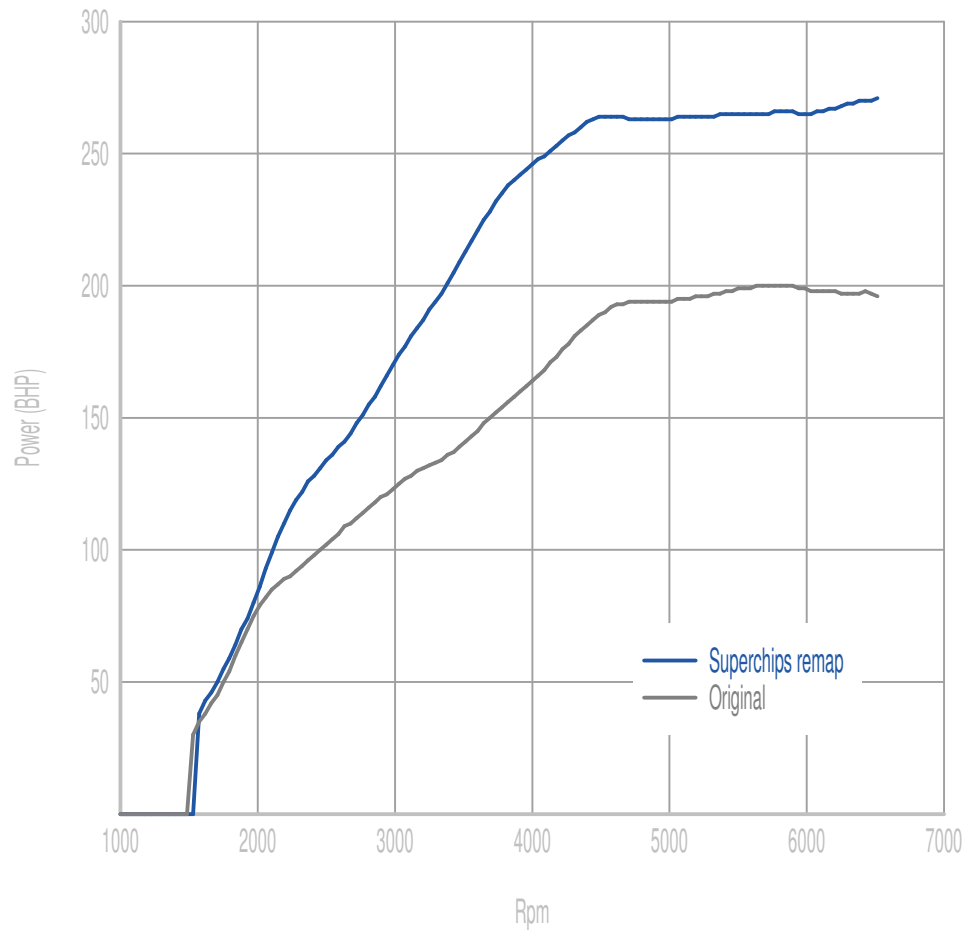

Superchips

call 01280 816781

Vehicle

VAG 2.0 TSI 180PS CULA

Power

82 BHP increase @ 3921 Rpm

Superchips remap Max 271 BHP @ 6477 Rpm

Original Max 200 BHP @ 5863 Rpm

Torque

154 Nm increase @ 3701 Rpm

Superchips remap Max 446 Nm @ 3701 Rpm

Original Max 301 Nm @ 4276 Rpm