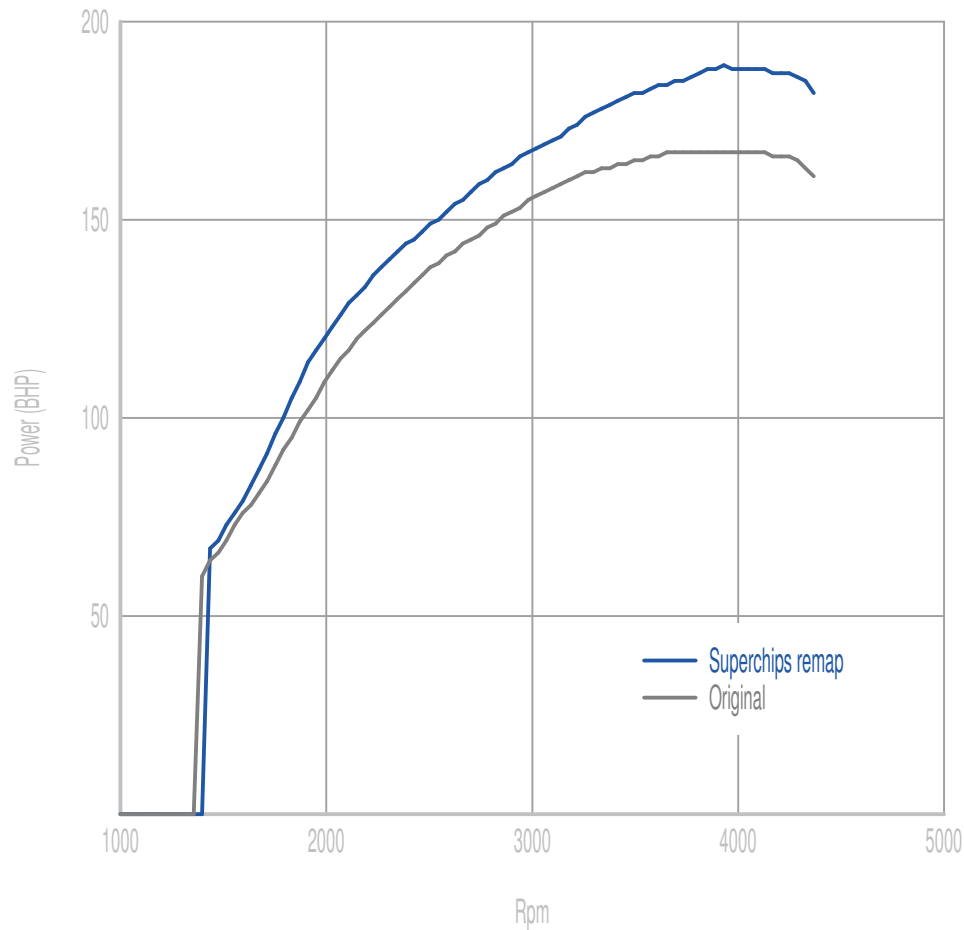

Superchips

call 01280 816781

Vehicle

Land Rover 2.0d 180PS Eu6

Power

22 BHP increase @ 3908 Rpm

Superchips remap Max 189 BHP @ 3908 Rpm

Original Max 167 BHP @ 4106 Rpm

Torque

44 Nm increase @ 1895 Rpm

Superchips remap Max 437 Nm @ 2092 Rpm

Original Max 400 Nm @ 2132 Rpm