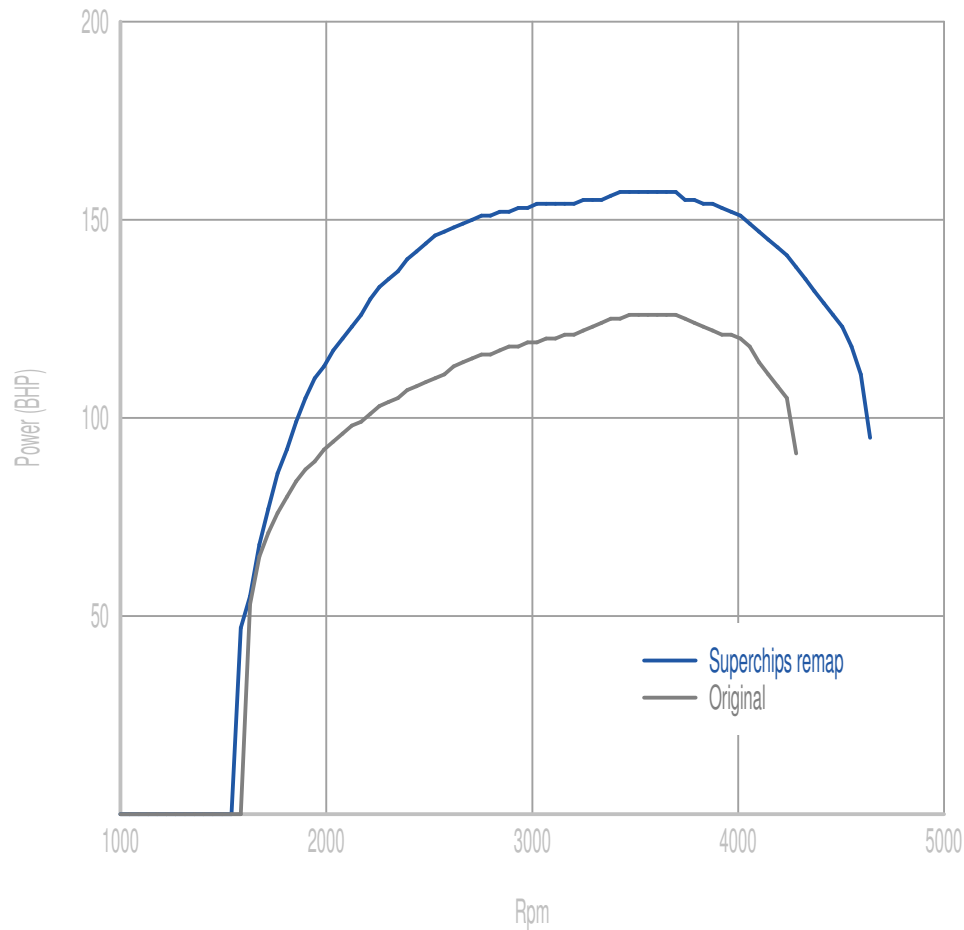

Superchips

call 01280 816781

Vehicle

Transit 2.2 125PS Euro 5

Power

36 BHP increase @ 2516 Rpm

Superchips remap Max 157 BHP @ 3684 Rpm

Original Max 126 BHP @ 3683 Rpm

Torque

101 Nm increase @ 2471 Rpm

Superchips remap Max 420 Nm @ 2201 Rpm

Original Max 330 Nm @ 1976 Rpm