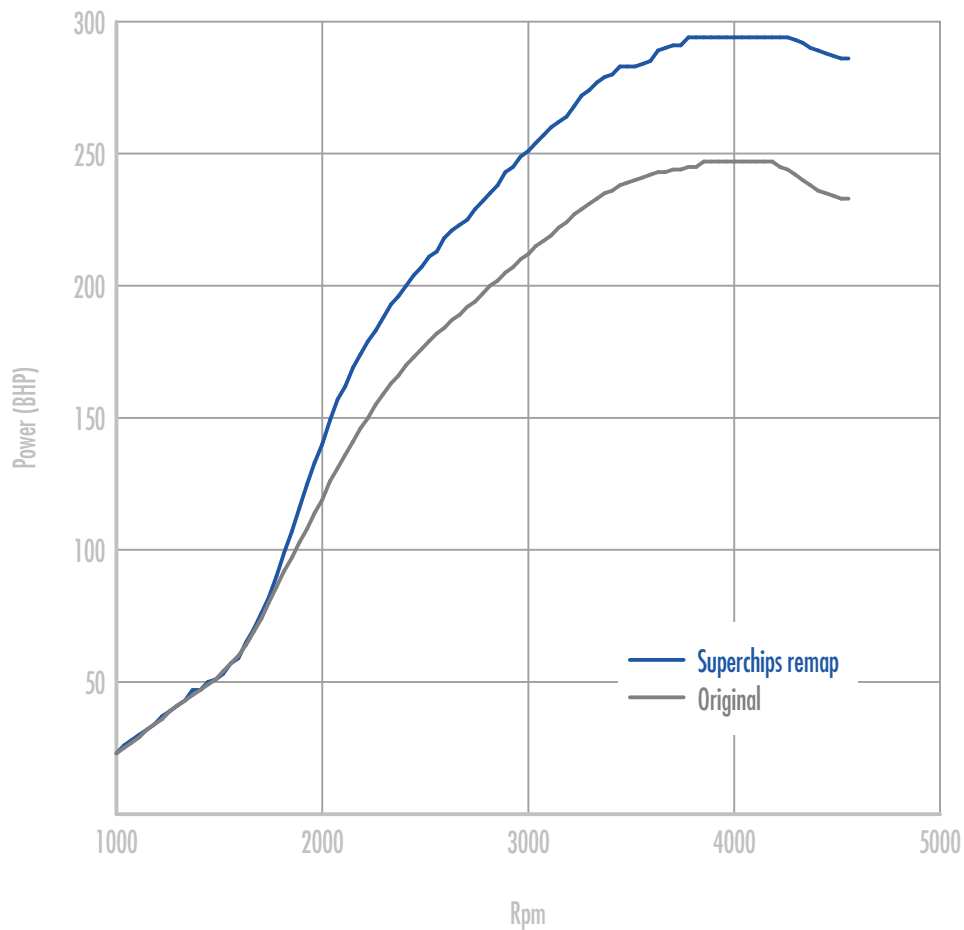

Superchips

call 01280 816781

Vehicle

Audi 3.0TDI 245ps

Power

49 BHP increase @ 3762 Rpm

Superchips remap Max 294 BHP @ 4241 Rpm

Original Max 247 BHP @ 4167 Rpm

Torque

94 Nm increase @ 2950 Rpm

Superchips remap Max 600 Nm @ 2581 Rpm

Original Max 508 Nm @ 2544 Rpm