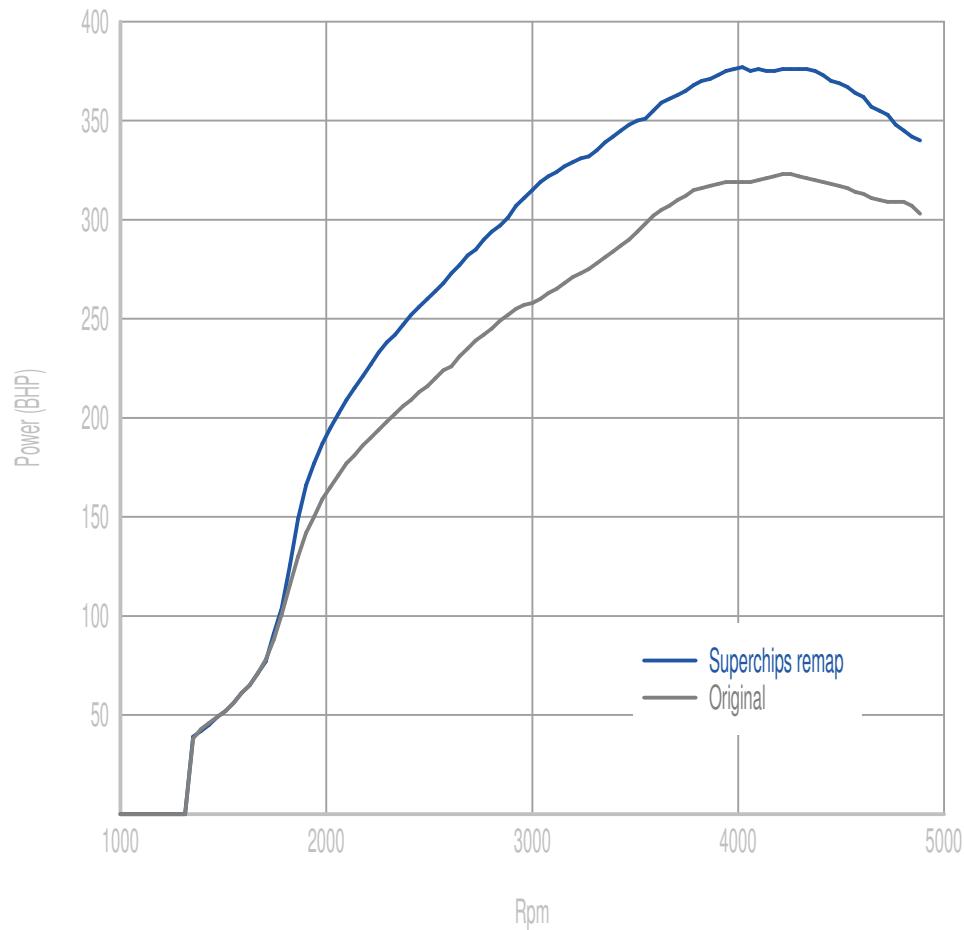

Superchips

call 01280 816781

Vehicle

3.0 BitDI 320PS

Power

59 BHP increase @ 3009 Rpm

Superchips remap Max 377 BHP @ 3986 Rpm

Original Max 323 BHP @ 4221 Rpm

Torque

139 Nm increase @ 3009 Rpm

Superchips remap Max 755 Nm @ 2657 Rpm

Original Max 630 Nm @ 2696 Rpm