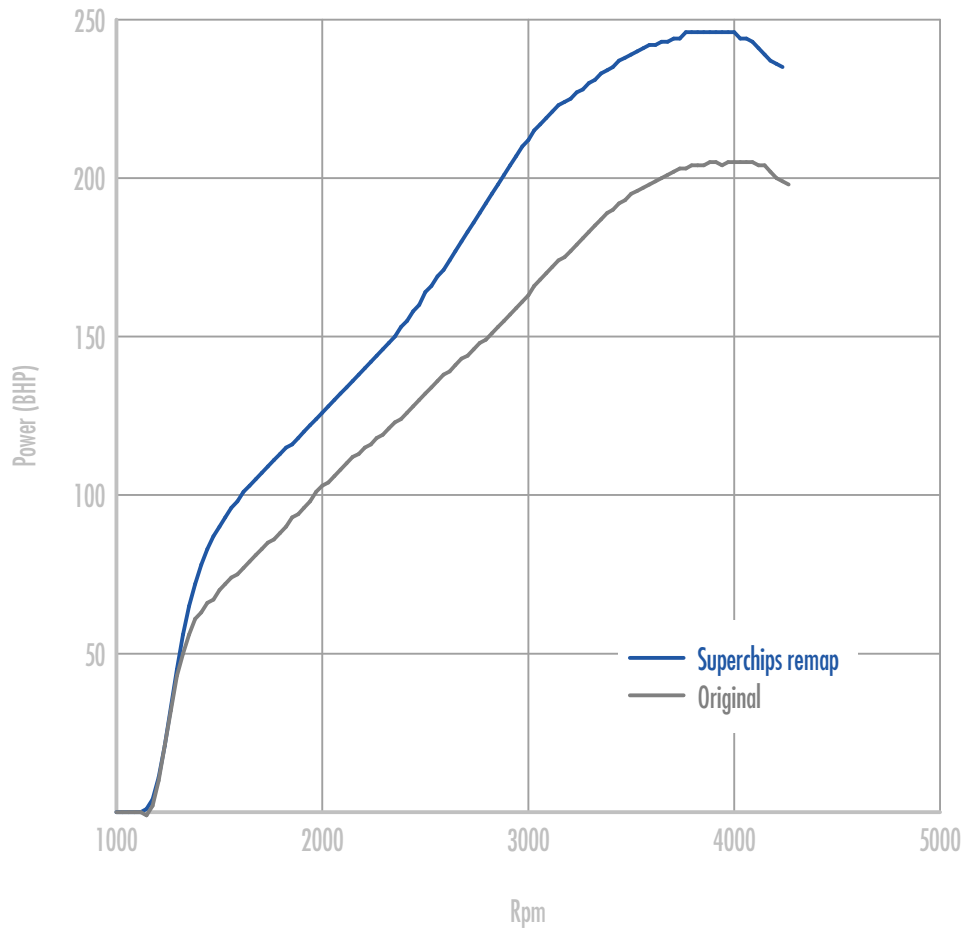

## Power

**49 BHP increase @ 3023 Rpm**

Superchips remap Max 246 BHP @ 3991 Rpm

Original Max 205 BHP @ 4081 Rpm

## Torque

**117 Nm increase @ 2964 Rpm**

Superchips remap Max 505 Nm @ 3023 Rpm

Original Max 397 Nm @ 3347 Rpm