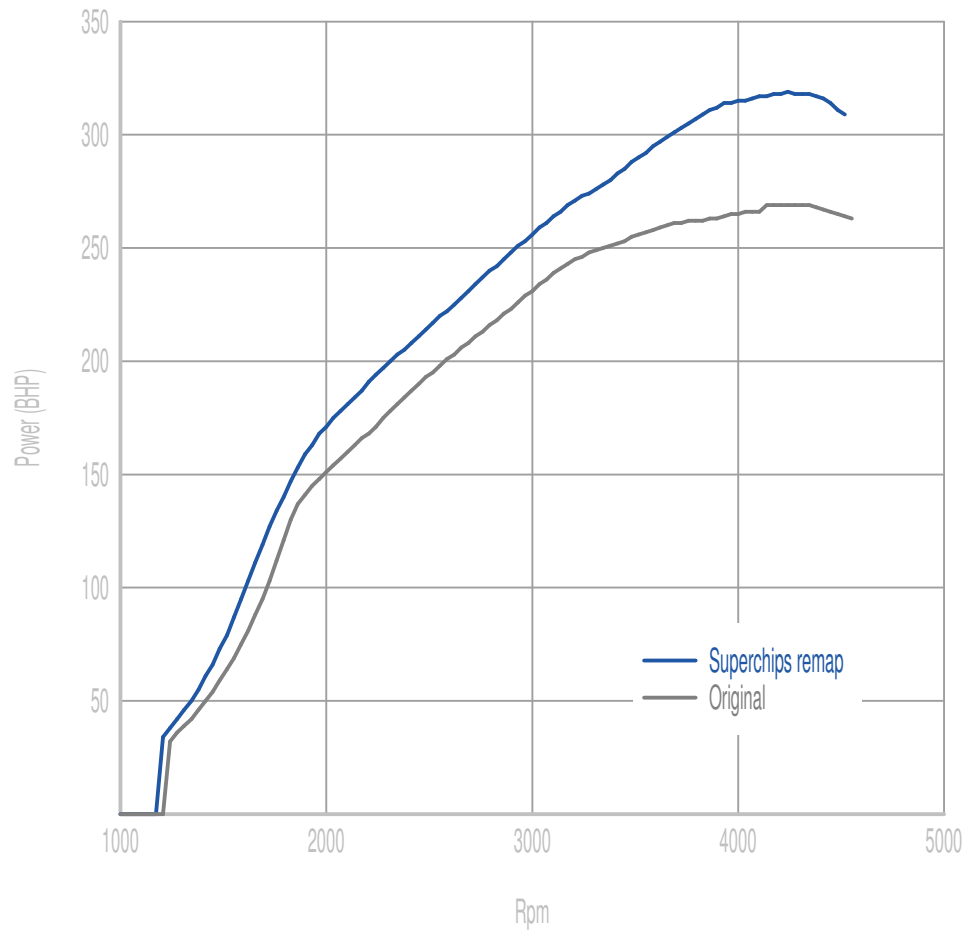

Superchips

call 01280 816781

Vehicle

BMW 30d 258PS

Power

51 BHP increase @ 4096 Rpm

Superchips remap Max 319 BHP @ 4233 Rpm

Original Max 269 BHP @ 4339 Rpm

Torque

90 Nm increase @ 1735 Rpm

Superchips remap Max 621 Nm @ 2186 Rpm

Original Max 557 Nm @ 2464 Rpm