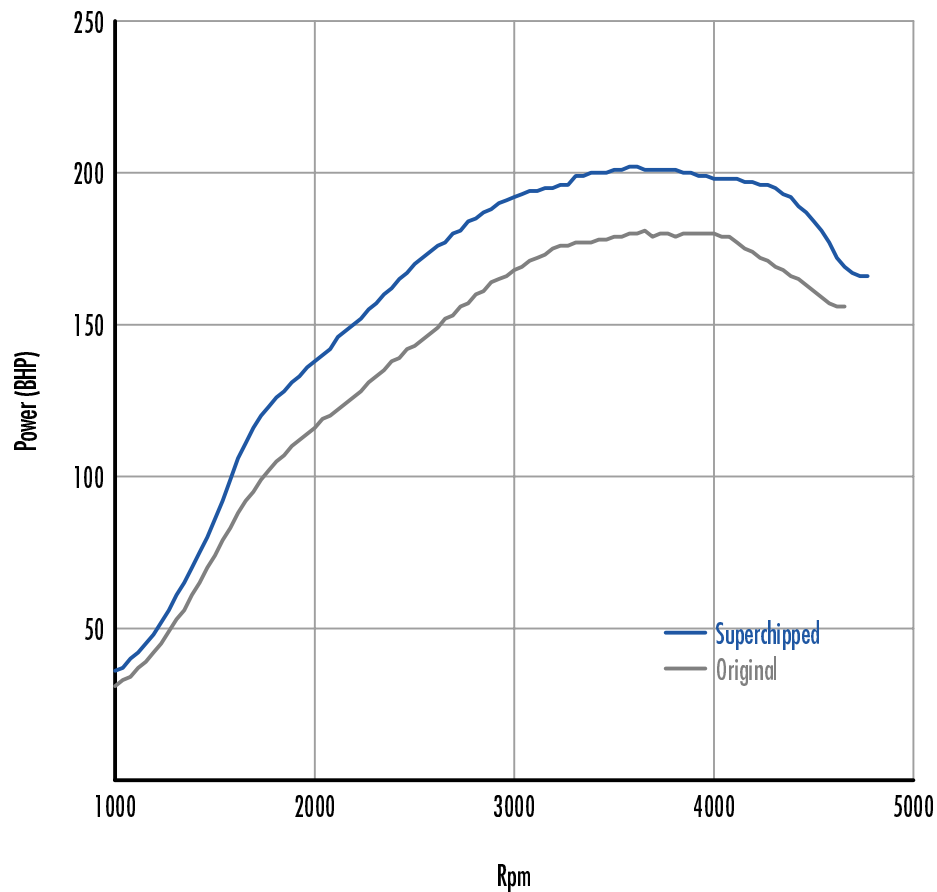

Power

27 BHP increase @ 2530 Rpm

Superchipped Max 202 BHP @ 3603 Rpm

Original Max 181 BHP @ 3641 Rpm

Torque

89 Nm increase @ 1686 Rpm

Superchipped Max 497 Nm @ 1801 Rpm

Original Max 416 Nm @ 1878 Rpm