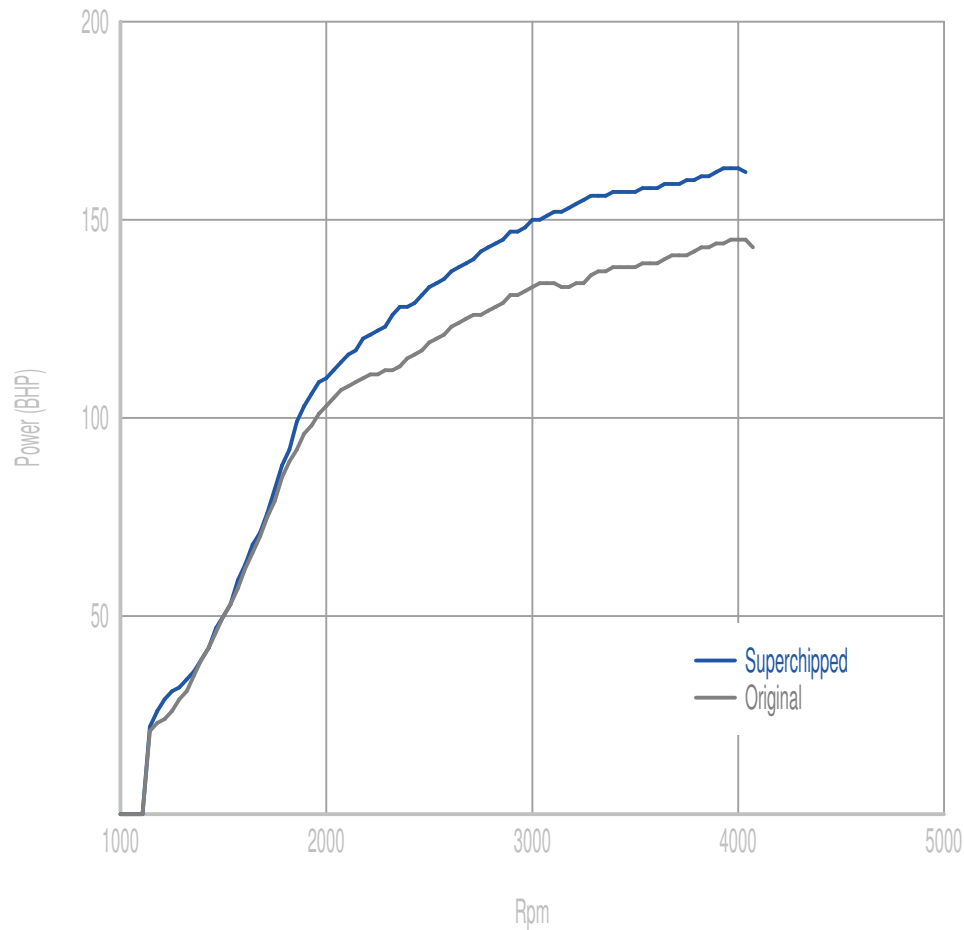

Power

21 BHP increase @ 3231 Rpm

Superchipped Max 163 BHP @ 3992 Rpm

Original Max 145 BHP @ 4020 Rpm

Torque

44 Nm increase @ 2333 Rpm

Superchipped Max 398 Nm @ 1942 Rpm

Original Max 371 Nm @ 2010 Rpm