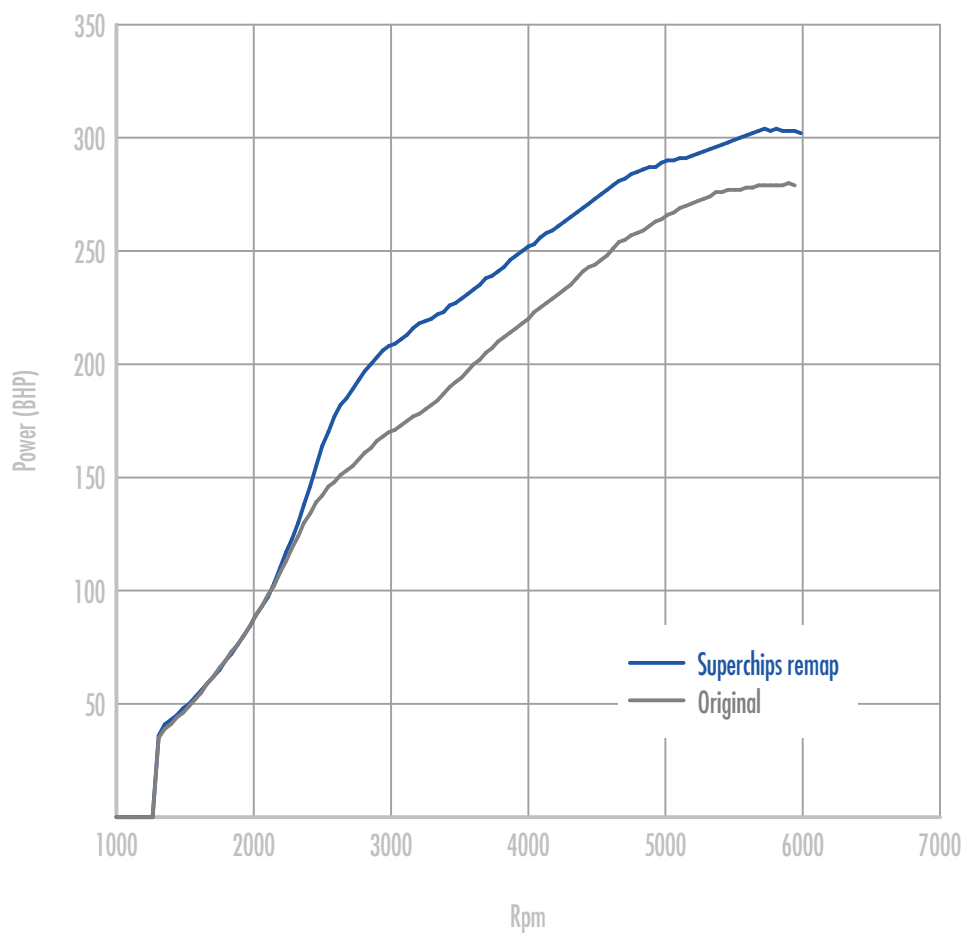

Power

31 BHP increase @ 4064 Rpm

Superchips remap Max 304 BHP @ 5788 Rpm

Original Max 280 BHP @ 5874 Rpm

Torque

93 Nm increase @ 2827 Rpm

Superchips remap Max 503 Nm @ 2783 Rpm

Original Max 412 Nm @ 2517 Rpm